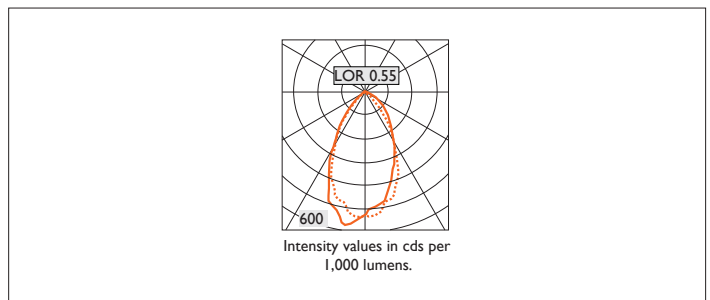

VP X161 KICK WALLWASHER

VP X161 KICK WALLWASHER FIXED Round recessed wallwasher with white ceiling trim, low glare, deep cone, diffused spectro silver reflector and lens optic.
Overall diameter 161mm, cut out 147mm diameter. Xicato LED.