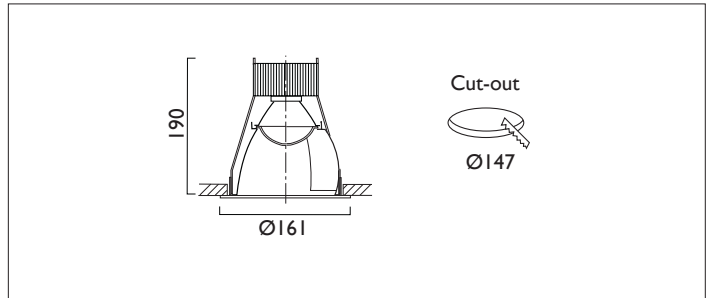

VP X161 KICK WALLWASHER

VP X161 KICK WALLWASHER FIXED Round recessed wallwasher with white ceiling trim, low glare, deep cone, diffused spectro silver reflector and lens optic.
Overall diameter 161mm, cut out 147mm diameter. Xicato LED.

Product Number	F6008/*Engine
Lamp Type	Xicato LED, Up to 4000 lumens
Reflector	Spectro Silver
Beam	Asymmetric
Construction	Aluminium / Steel
Ceiling Trim	White RAL 9010
IP	IP20
Control	Driver

Please Note: For lumen output/power, colour temperature and protocols and appropriate Light Engine should also be specified.