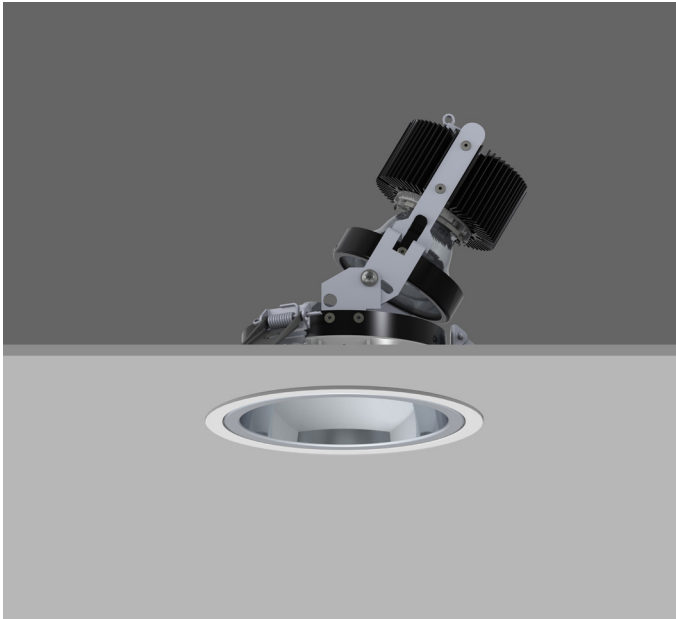

VP X161 DIRECTIONAL

VP X161 DIRECTIONAL Round recessed downlighter with white ceiling trim, low glare, deep cone, diffused spectro silver reflector and lens optic. 0-28° lockable tilt, 340° rotation.
Overall diameter 161mm, cut out 147mm diameter. Xicato LED.

Product Number	C4708/*Engine
Light Engine	Xicato LED, Up to 3000 lumens
Construction	Aluminium / Steel
Ceiling Trim	White RAL 9010
IP	IP20
Control	Driver

Please Note: For lumen output/power, colour temperature and protocols and appropriate Light Engine should also be specified.