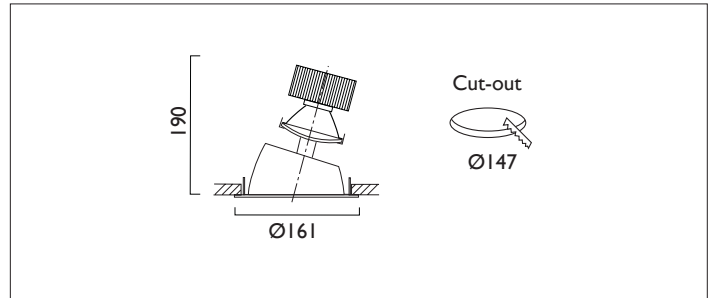

VP X161 DIRECTIONAL

VP X161 DIRECTIONAL Round recessed downlighter with white ceiling trim, low glare, deep cone, diffused spectro silver reflector and lens optic. 0-28° lockable tilt, 340° rotation.
Overall diameter 161mm, cut out 147mm diameter. Xicato LED.

Product Number	C4708/*Engine
Light Engine	Xicato LED, Up to 3000 lumens
Construction	Aluminium / Steel
Ceiling Trim	White RAL 9010
IP	IP20
Control	Driver

Please Note: For lumen output/power, colour temperature and protocols and appropriate Light Engine should also be specified.