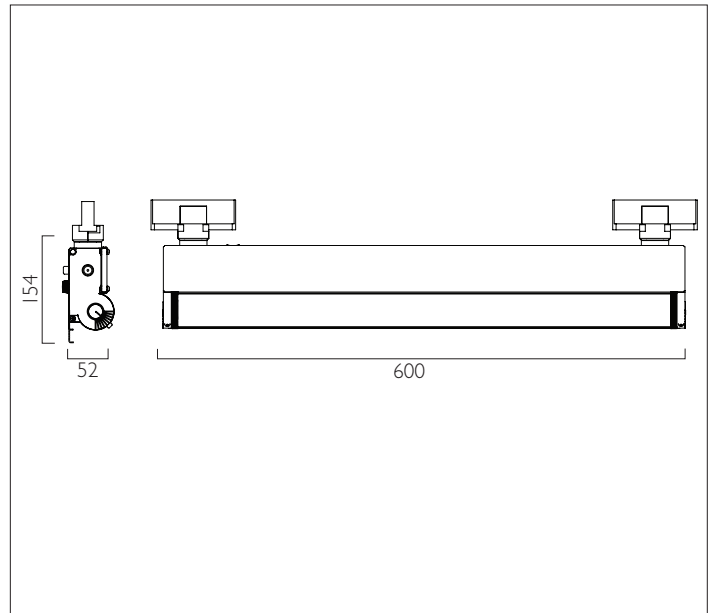

IKON LED Washlight

IKON LED WASHLIGHT is a multi-solution lighting tool that will meet the needs of any gallery or exhibition space. It is designed to give an even spread of light, has an on-board dimmer, lockable angular adjustment and adjustable spill shield.

Product Number	L7401
Lamp Type	LED CRI >95
Colour Switch	3000K at 2700 lumens or 4000K with 3100 lumens
Energy (LED initial)	(6W-27W) 100 lumens per watt.
Construction	Aluminium / Steel / Plastic
Finish	White RAL 9010
IP	IP20
Control	Integral 1-10V Dimmable Driver
Track Adaptor	2 x 3 Circuit Eutrac