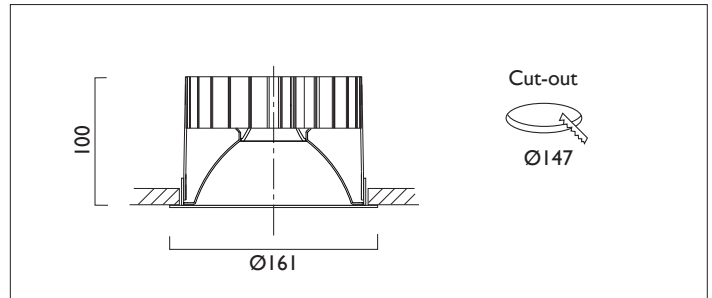

TEMPO X161

TEMPO X161 FIXED Round recessed downlighter with standard white ceiling trim and a choice of reflector finish and beam distribution. Overall diameter 161mm, cut out 147mm diameter. Xicato LED.

Product Number	C7121/*Engine
Lamp Type	Xicato LED, Up to 3000 lumens
Reflector	Specular Silver
Beam Angle	20°
Construction	Aluminium / Steel
Ceiling Trim	White RAL 9010
IP	IP20
Control	Driver

Please Note: For lumen output/power, colour temperature and protocols and appropriate Light Engine should also be specified.