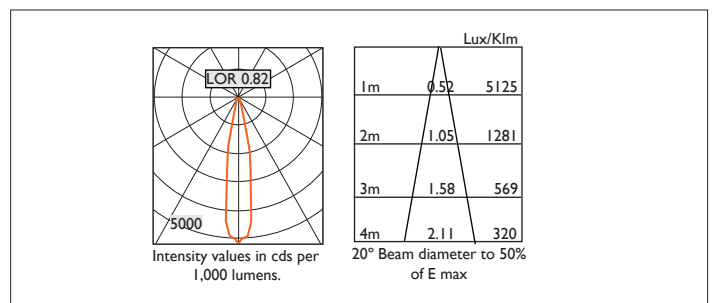

TEMPO X161

TEMPO X161 FIXED Round recessed downlighter with standard white ceiling trim and a choice of reflector finish and beam distribution. Overall diameter 161mm, cut out 147mm diameter. Xicato LED.

Product Number	C7121/*Engine
Lamp Type	Xicato LED, Up to 3000 lumens
Reflector	Specular Silver
Beam Angle	20°
Construction	Aluminium / Steel
Ceiling Trim	White RAL 9010
IP	IP20
Control	Driver

Please Note: For lumen output/power, colour temperature and protocols and appropriate Light Engine should also be specified.