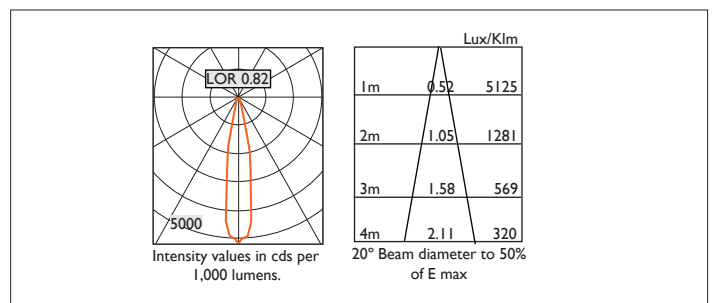

# TEMPO X161

TEMPO X161 FIXED Round recessed downlighter with standard white ceiling trim and a choice of reflector finish and beam distribution. Overall diameter 161mm, cut out 147mm diameter. Xicato LED.

Product Number	C7122/*Engine
Lamp Type	Xicato LED, Up to 3000 lumens
Reflector	Satin Silver
Beam Angle	20°
Construction	Aluminium / Steel
Ceiling Trim	White RAL 9010
IP	IP20
Control	Driver

Please Note: For lumen output/power, colour temperature and protocols and appropriate Light Engine should also be specified.