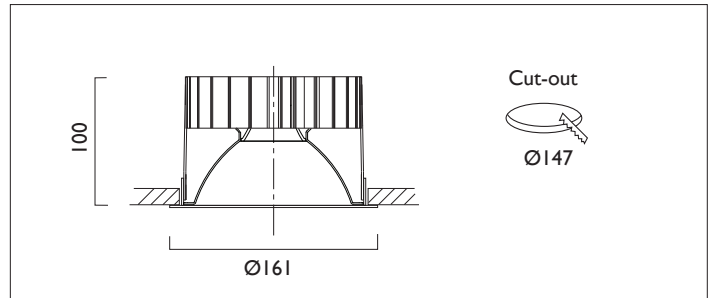

# TEMPO X161

TEMPO X161 FIXED Round recessed downlighter with standard white ceiling trim and a choice of reflector finish and beam distribution. Overall diameter 161mm, cut out 147mm diameter. Xicato LED.

Product Number	C7122/*Engine
Lamp Type	Xicato LED, Up to 3000 lumens
Reflector	Satin Silver
Beam Angle	20°
Construction	Aluminium / Steel
Ceiling Trim	White RAL 9010
IP	IP20
Control	Driver

Please Note: For lumen output/power, colour temperature and protocols and appropriate Light Engine should also be specified.