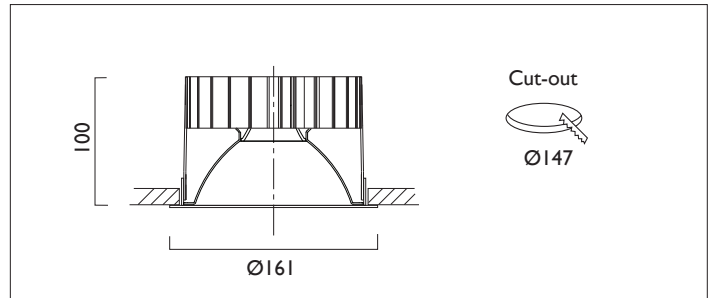

TEMPO XI61

TEMPO XI61 FIXED Round recessed downlighter with standard white ceiling trim and a choice of reflector finish and beam distribution. Overall diameter 161mm, cut out 147mm diameter. Xicato LED.

Product Number	C7142/*Engine
Lamp Type	Xicato LED, Up to 3000 lumens
Reflector	Satin Silver
Beam Angle	40°
Construction	Aluminium / Steel
Ceiling Trim	White RAL 9010
IP	IP20
Control	Driver

Please Note: For lumen output/power, colour temperature and protocols and appropriate Light Engine should also be specified.