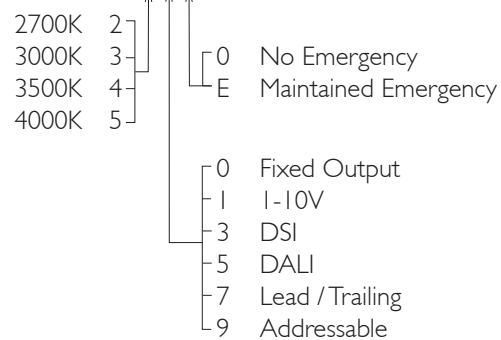

*Light Engine Specification

Xicato XTM 50,000 hours >Ra80

11A	1105 lm	7.2W	153 lm/w	350mA
14A	1490 lm	10.6W	141 lm/w	500mA
20A	2000 lm	15.2W	131 lm/w	700mA
30A	3000 lm	25.7W	117 lm/w	1050mA