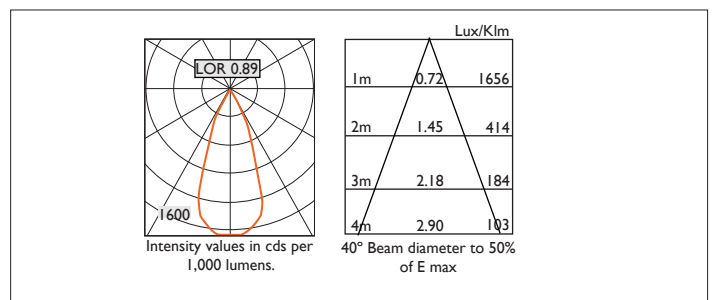

TEMPO XI61

TEMPO XI61 FIXED Round recessed downlighter with standard white ceiling trim and a choice of reflector finish and beam distribution. Overall diameter 161mm, cut out 147mm diameter. Xicato LED.

Product Number	C7142/*Engine
Lamp Type	Xicato LED, Up to 3000 lumens
Reflector	Satin Silver
Beam Angle	40°
Construction	Aluminium / Steel
Ceiling Trim	White RAL 9010
IP	IP20
Control	Driver

Please Note: For lumen output/power, colour temperature and protocols and appropriate Light Engine should also be specified.

*Light Engine Specification

Xicato XTM 50,000 hours >Ra80

11A	1105 lm	7.2W	153 lm/w	350mA
14A	1490 lm	10.6W	141 lm/w	500mA
20A	2000 lm	15.2W	131 lm/w	700mA
30A	3000 lm	25.7W	117 lm/w	1050mA

EN 60598-1
WEE/AE0290TY