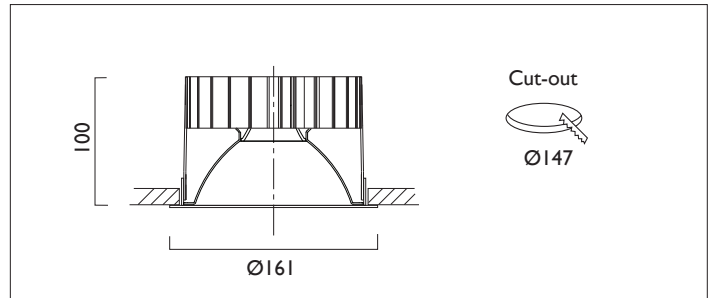

TEMPO X161

TEMPO X161 FIXED Round recessed downlighter with standard white ceiling trim and a choice of reflector finish and beam distribution. Overall diameter 161mm, cut out 147mm diameter. Xicato LED.

Product Number	C7162/*Engine
Lamp Type	Xicato LED, Up to 3000 lumens
Reflector	Satin Silver
Beam Angle	60°
Construction	Aluminium / Steel
Ceiling Trim	White RAL 9010
IP	IP20
Control	Driver

Please Note: For lumen output/power, colour temperature and protocols and appropriate Light Engine should also be specified.