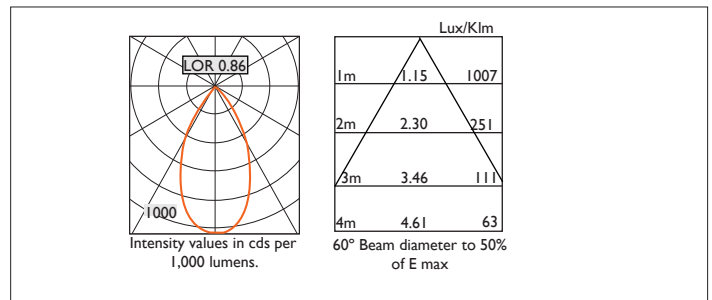

TEMPO X161

TEMPO X161 FIXED Round recessed downlighter with standard white ceiling trim and a choice of reflector finish and beam distribution. Overall diameter 161mm, cut out 147mm diameter. Xicato LED.

Product Number	C7162/*Engine
Lamp Type	Xicato LED, Up to 3000 lumens
Reflector	Satin Silver
Beam Angle	60°
Construction	Aluminium / Steel
Ceiling Trim	White RAL 9010
IP	IP20
Control	Driver

Please Note: For lumen output/power, colour temperature and protocols and appropriate Light Engine should also be specified.

*Light Engine Specification

Xicato XTM 50,000 hours >Ra80

11A	1105 lm	7.2W	153 lm/w	350mA
14A	1490 lm	10.6W	141 lm/w	500mA
20A	2000 lm	15.2W	131 lm/w	700mA
30A	3000 lm	25.7W	117 lm/w	1050mA

EN 60598-1
WEE/AE0290TY