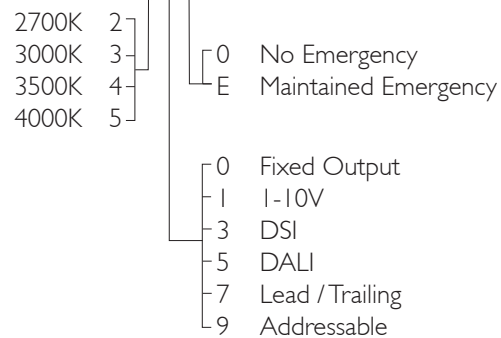

TEMPO X161

TEMPO X161 FIXED Round recessed downlighter with standard white ceiling trim and a choice of reflector finish and beam distribution. Overall diameter 161mm, cut out 147mm diameter. Xicato LED.

Product Number	C7162/*Engine
Lamp Type	Xicato LED, Up to 3000 lumens
Reflector	Satin Silver
Beam Angle	60°
Construction	Aluminium / Steel
Ceiling Trim	White RAL 9010
IP	IP20
Control	Driver

Please Note: For lumen output/power, colour temperature and protocols and appropriate Light Engine should also be specified.

*Light Engine Specification

Xicato XTM 50,000 hours >Ra80

11A	1105 lm	7.2W	153 lm/w	350mA
14A	1490 lm	10.6W	141 lm/w	500mA
20A	2000 lm	15.2W	131 lm/w	700mA
30A	3000 lm	25.7W	117 lm/w	1050mA

EN 60598-1
WEE/AE0290TY