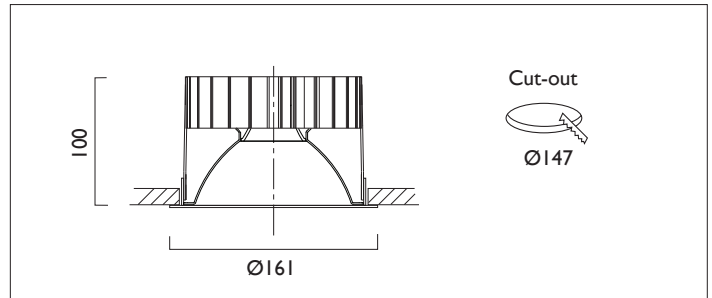

# TEMPO XI61

TEMPO XI61 FIXED Round recessed downlighter with standard white ceiling trim and a choice of reflector finish and beam distribution. Overall diameter 161mm, cut out 147mm diameter. Xicato LED.

Product Number	C7124/*Engine
Lamp Type	Xicato LED, Up to 3000 lumens
Reflector	White
Beam Angle	20°
Construction	Aluminium / Steel
Ceiling Trim	White RAL 9010
IP	IP20
Control	Driver

Please Note: For lumen output/power, colour temperature and protocols and appropriate Light Engine should also be specified.