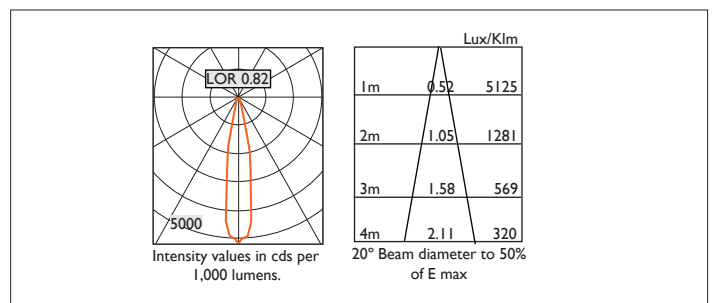

# TEMPO XI61

TEMPO XI61 FIXED Round recessed downlighter with standard white ceiling trim and a choice of reflector finish and beam distribution. Overall diameter 161mm, cut out 147mm diameter. Xicato LED.

Product Number	C7124/*Engine
Lamp Type	Xicato LED, Up to 3000 lumens
Reflector	White
Beam Angle	20°
Construction	Aluminium / Steel
Ceiling Trim	White RAL 9010
IP	IP20
Control	Driver

Please Note: For lumen output/power, colour temperature and protocols and appropriate Light Engine should also be specified.