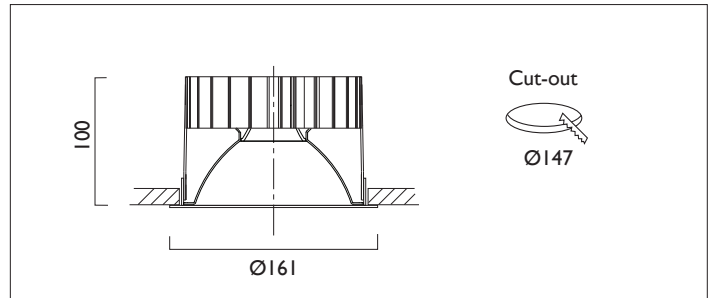

# TEMPO X161

TEMPO X161 FIXED Round recessed downlighter with standard white ceiling trim and a choice of reflector finish and beam distribution. Overall diameter 161mm, cut out 147mm diameter. Xicato LED.

Product Number	C7144/*Engine
Lamp Type	Xicato LED, Up to 3000 lumens
Reflector	White
Beam Angle	40°
Construction	Aluminium / Steel
Ceiling Trim	White RAL 9010
IP	IP20
Control	Driver

Please Note: For lumen output/power, colour temperature and protocols and appropriate Light Engine should also be specified.