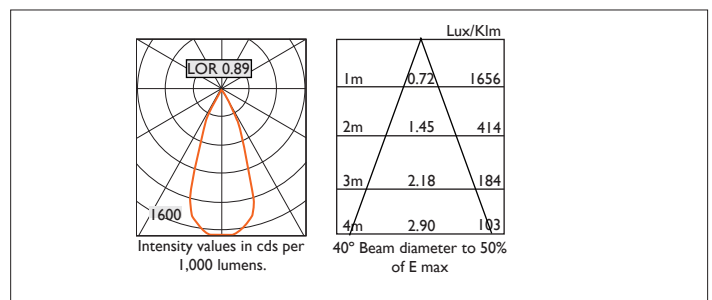

# TEMPO X161

TEMPO X161 FIXED Round recessed downlighter with standard white ceiling trim and a choice of reflector finish and beam distribution. Overall diameter 161mm, cut out 147mm diameter. Xicato LED.

Product Number	C7144/*Engine
Lamp Type	Xicato LED, Up to 3000 lumens
Reflector	White
Beam Angle	40°
Construction	Aluminium / Steel
Ceiling Trim	White RAL 9010
IP	IP20
Control	Driver

Please Note: For lumen output/power, colour temperature and protocols and appropriate Light Engine should also be specified.