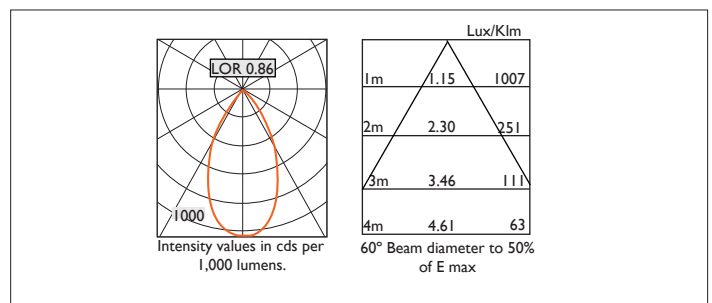

TEMPO XI61

TEMPO XI61 FIXED Round recessed downlighter with standard white ceiling trim and a choice of reflector finish and beam distribution. Overall diameter 161mm, cut out 147mm diameter. Xicato LED.

Product Number	C7164/*Engine
Lamp Type	Xicato LED, Up to 3000 lumens
Reflector	White
Beam Angle	60°
Construction	Aluminium / Steel
Ceiling Trim	White RAL 9010
IP	IP20
Control	Driver

Please Note: For lumen output/power, colour temperature and protocols and appropriate Light Engine should also be specified.