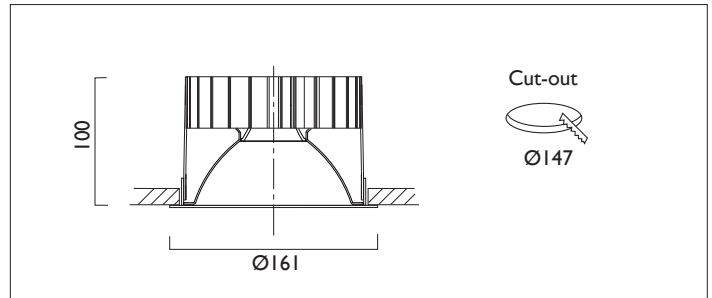

TEMPO XI61

TEMPO XI61 FIXED Round recessed downlighter with standard white ceiling trim and a choice of reflector finish and beam distribution. Overall diameter 161mm, cut out 147mm diameter. Xicato LED.

Product Number	C7164/*Engine
Lamp Type	Xicato LED, Up to 3000 lumens
Reflector	White
Beam Angle	60°
Construction	Aluminium / Steel
Ceiling Trim	White RAL 9010
IP	IP20
Control	Driver

Please Note: For lumen output/power, colour temperature and protocols and appropriate Light Engine should also be specified.