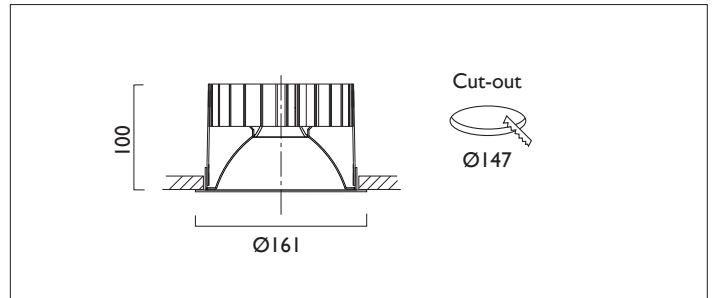

TEMPO X161 IP44

TEMPO X161 IP44 FIXED Round recessed downlighter with standard white ceiling trim and a choice of reflector finish and beam distribution. Overall diameter 161 mm, cut out 147mm diameter. Xicato LED.

Product Number	C7241/*Engine
Lamp Type	Xicato LED, Up to 3000 lumens
Reflector	Specular Silver
Beam Angle	40°
Construction	Aluminium / Steel / Glass
Ceiling Trim	White RAL 9010
IP	IP44
Control	Driver

Please Note: For lumen output/power, colour temperature and protocols and appropriate Light Engine should also be specified.