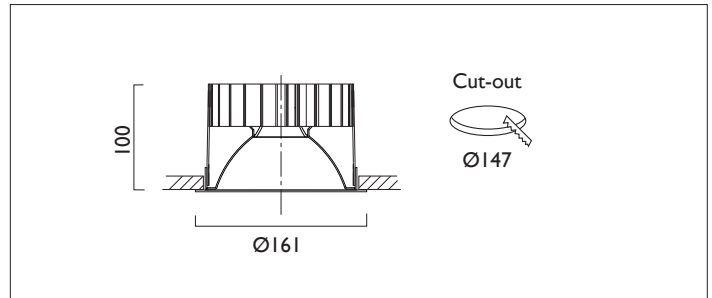

TEMPO X161 IP44

TEMPO X161 IP44 FIXED Round recessed downlighter with standard white ceiling trim and a choice of reflector finish and beam distribution. Overall diameter 161 mm, cut out 147mm diameter. Xicato LED.

Product Number	C7261/*Engine
Lamp Type	Xicato LED, Up to 3000 lumens
Reflector	Specular Silver
Beam Angle	60°
Construction	Aluminium / Steel / Glass
Ceiling Trim	White RAL 9010
IP	IP44
Control	Driver

Please Note: For lumen output/power, colour temperature and protocols and appropriate Light Engine should also be specified.