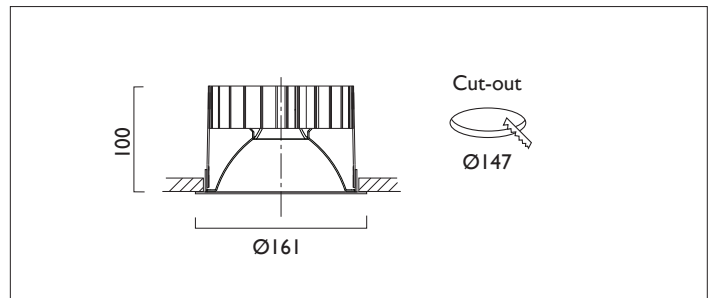

# TEMPO X161 IP44

TEMPO X161 IP44 FIXED Round recessed downlighter with standard white ceiling trim and a choice of reflector finish and beam distribution. Overall diameter 161 mm, cut out 147mm diameter. Xicato LED.

Product Number	C7242/*Engine
Lamp Type	Xicato LED, Up to 3000 lumens
Reflector	Satin Silver
Beam Angle	40°
Construction	Aluminium / Steel / Glass
Ceiling Trim	White RAL 9010
IP	IP44
Control	Driver

Please Note: For lumen output/power, colour temperature and protocols and appropriate Light Engine should also be specified.