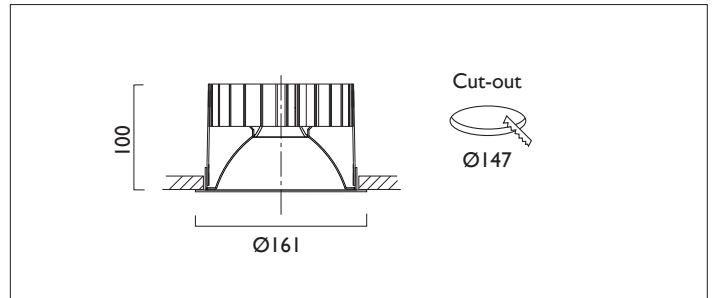

TEMPO X161 IP44

TEMPO X161 IP44 FIXED Round recessed downlighter with standard white ceiling trim and a choice of reflector finish and beam distribution. Overall diameter 161 mm, cut out 147mm diameter. Xicato LED.

Product Number	C7262/*Engine
Lamp Type	Xicato LED, Up to 3000 lumens
Reflector	Satin Silver
Beam Angle	60°
Construction	Aluminium / Steel / Glass
Ceiling Trim	White RAL 9010
IP	IP44
Control	Driver

Please Note: For lumen output/power, colour temperature and protocols and appropriate Light Engine should also be specified.