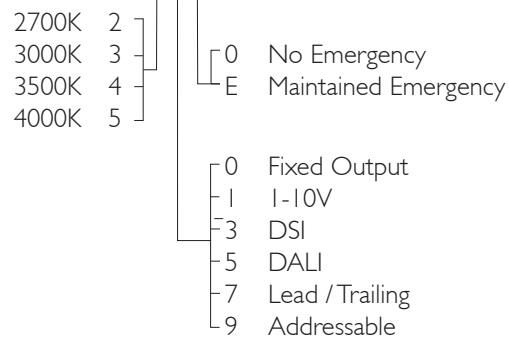

TEMPO X161 IP44

TEMPO X161 IP44 FIXED Round recessed downlighter with standard white ceiling trim and a choice of reflector finish and beam distribution. Overall diameter 161 mm, cut out 147mm diameter. Xicato LED.

Product Number	C7262/*Engine
Lamp Type	Xicato LED, Up to 3000 lumens
Reflector	Satin Silver
Beam Angle	60°
Construction	Aluminium / Steel / Glass
Ceiling Trim	White RAL 9010
IP	IP44
Control	Driver

Please Note: For lumen output/power, colour temperature and protocols and appropriate Light Engine should also be specified.

*Light Engine Specification

Xicato XTM 50,000 hours >Ra80

11A	1105 lm	7.2W	153 lm/w	350mA
14A	1490 lm	10.6W	141 lm/w	500mA
20A	2000 lm	15.2W	131 lm/w	700mA
30A	3000 lm	25.7W	117 lm/w	1050mA

EN 60598-1
WEE/AE0290TY