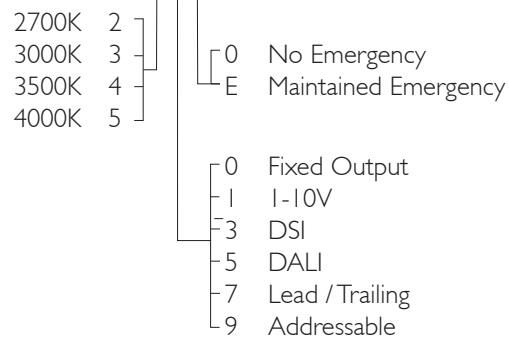

TEMPO X161 IP44

TEMPO X161 IP44 FIXED Round recessed downlighter with standard white ceiling trim and a choice of reflector finish and beam distribution. Overall diameter 161mm, cut out 147mm diameter. Xicato LED.

Product Number	C7264/*Engine
Lamp Type	Xicato LED, Up to 3000 lumens
Reflector	White
Beam Angle	60°
Construction	Aluminium / Steel / Glass
Ceiling Trim	White RAL 9010
IP	IP44
Control	Driver

Please Note: For lumen output/power, colour temperature and protocols and appropriate Light Engine should also be specified.

*Light Engine Specification

Xicato XTM 50,000 hours >Ra80

11A	1105 lm	7.2W	153 lm/w	350mA
14A	1490 lm	10.6W	141 lm/w	500mA
20A	2000 lm	15.2W	131 lm/w	700mA
30A	3000 lm	25.7W	117 lm/w	1050mA

EN 60598-1
WEE/AE0290TY