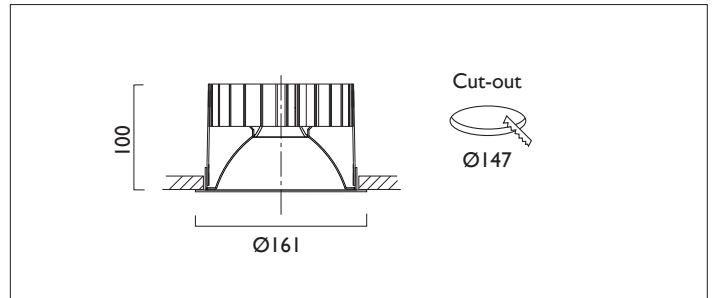

TEMPO X161 IP44

TEMPO X161 IP44 FIXED Round recessed downlighter with standard white ceiling trim and a choice of reflector finish and beam distribution. Overall diameter 161mm, cut out 147mm diameter. Xicato LED.

Product Number	C7264/*Engine
Lamp Type	Xicato LED, Up to 3000 lumens
Reflector	White
Beam Angle	60°
Construction	Aluminium / Steel / Glass
Ceiling Trim	White RAL 9010
IP	IP44
Control	Driver

Please Note: For lumen output/power, colour temperature and protocols and appropriate Light Engine should also be specified.