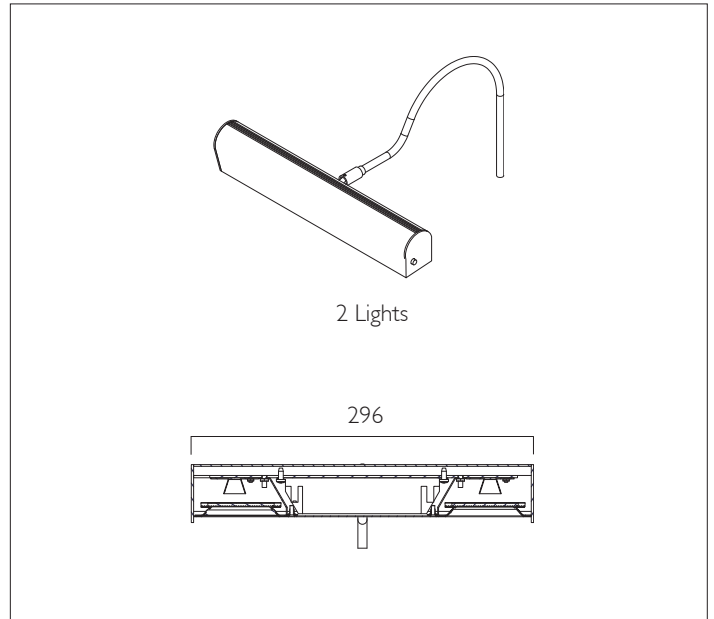

## Pro-Art © Picture Light

A high quality extruded aluminium housing with seamless ends mounted from either one or two 'swan neck' support arms, with adjustable and lockable 'knuckle joints'.

Product Number	H0902
Lamp Type	High Quality LEDs, 2700, 3000, 4000K, CRI 97, 50,000 hours L80
Construction	Aluminium / Steel
Glare Control	Black baffle
IP Rating	IP20
Control	Driver