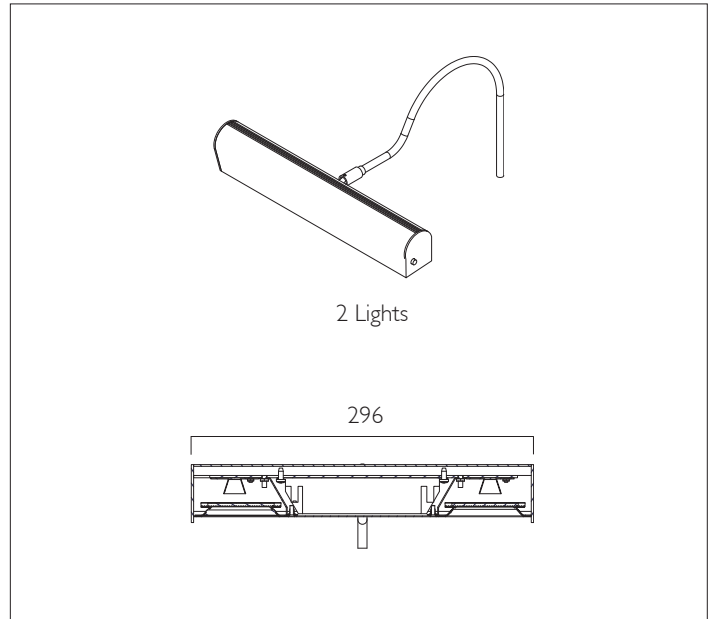

Pro-Art © Picture Light

A high quality extruded aluminium housing with seamless ends mounted from either one or two 'swan neck' support arms, with adjustable and lockable 'knuckle joints'.

Product Number	H0902
Lamp Type	High Quality LEDs, 2700, 3000, 4000K, CRI 97, 50,000 hours L80
Construction	Aluminium / Steel
Glare Control	Black baffle
IP Rating	IP20
Control	Driver