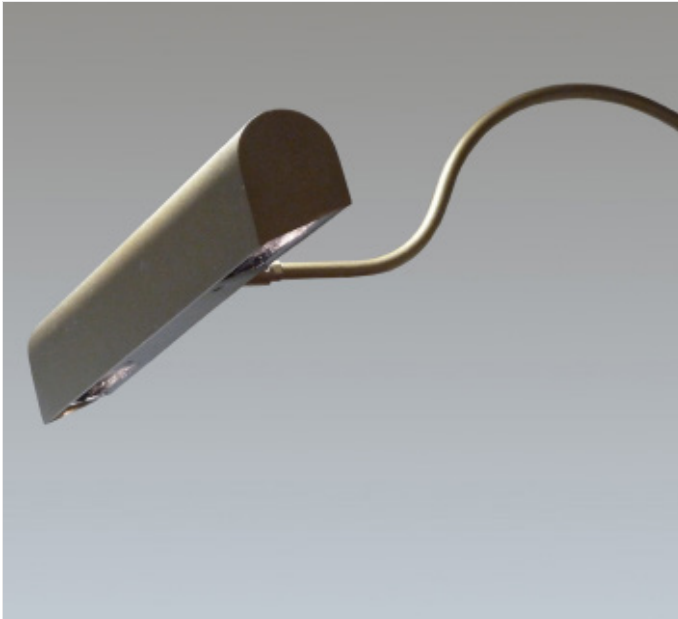

## Pro-Art © Picture Light

A high quality extruded aluminium housing with seamless ends mounted from either one or two 'swan neck' support arms, with adjustable and lockable 'knuckle joints'.

Product Number	H0902
Lamp Type	High Quality LEDs, 2700, 3000, 4000K, CRI 97, 50,000 hours L80
Construction	Aluminium / Steel
Glare Control	Black baffle
IP Rating	IP20
Control	Driver

EN 60598-1  
WEE/AE0290TY