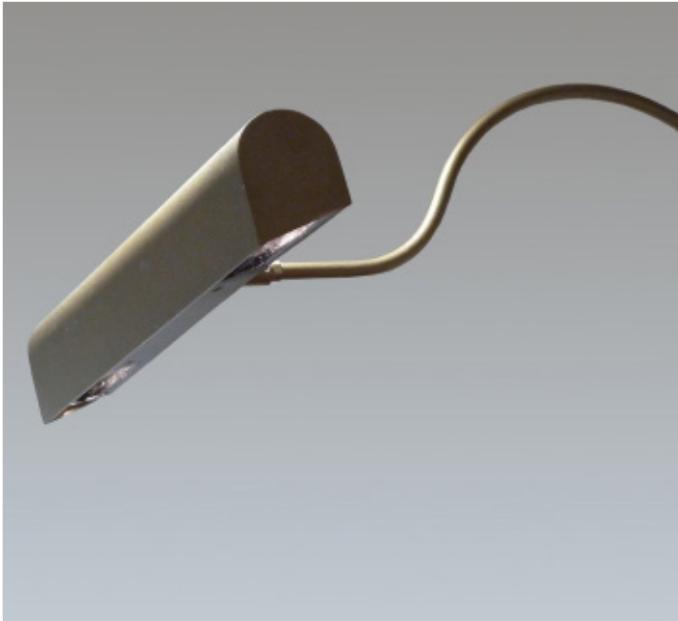

Pro-Art © Picture Light

A high quality extruded aluminium housing with seamless ends mounted from either one or two 'swan neck' support arms, with adjustable and lockable 'knuckle joints'.

Product Number	H0902
Lamp Type	High Quality LEDs, 2700, 3000, 4000K, CRI 97, 50,000 hours L80
Construction	Aluminium / Steel
Glare Control	Black baffle
IP Rating	IP20
Control	Driver

EN 60598-1
WEE/AE0290TY