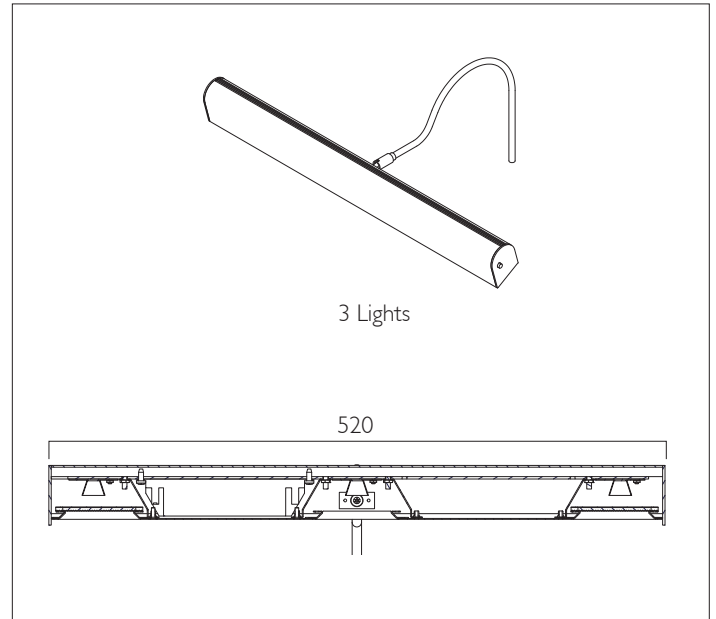

Pro-Art © Picture Light

A high quality extruded aluminium housing with seamless ends mounted from either one or two 'swan neck' support arms, with adjustable and lockable 'knuckle joints'.

Product Number	H0903
Lamp Type	High Quality LEDs, 2700, 3000, 4000K, CRI 97, 50,000 hours L80
Construction	Aluminium / Steel
Glare Control	Black baffle
IP Rating	IP20
Control	Driver