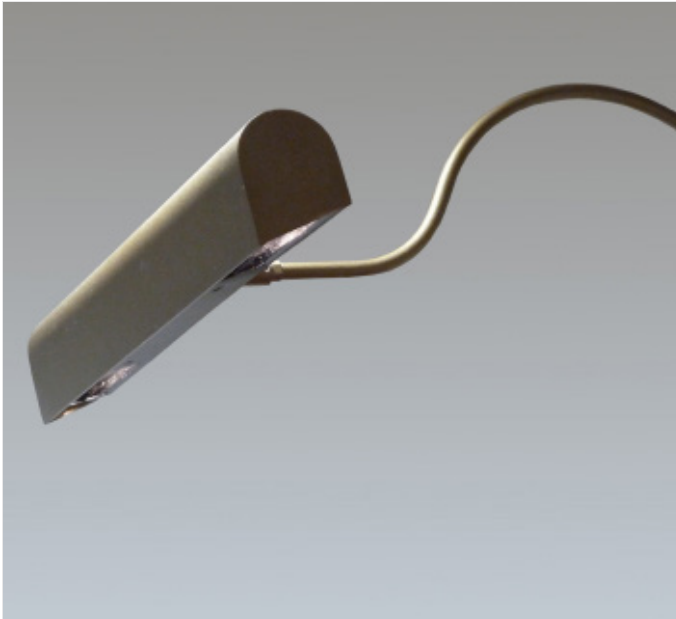

Pro-Art © Picture Light

A high quality extruded aluminium housing with seamless ends mounted from either one or two 'swan neck' support arms, with adjustable and lockable 'knuckle joints'.

Product Number	H0903
Lamp Type	High Quality LEDs, 2700, 3000, 4000K, CRI 97, 50,000 hours L80
Construction	Aluminium / Steel
Glare Control	Black baffle
IP Rating	IP20
Control	Driver

EN 60598-1
WEE/AE0290TY