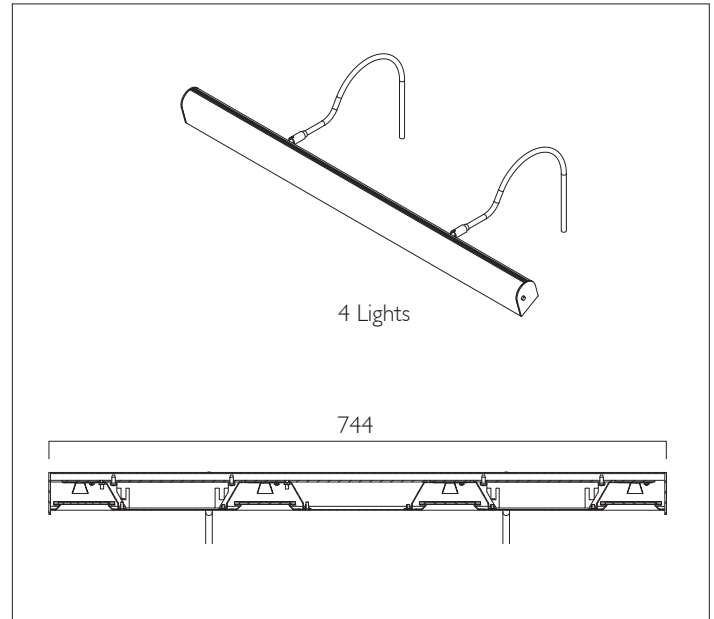

Pro-Art © Picture Light

A high quality extruded aluminium housing with seamless ends mounted from either one or two 'swan neck' support arms, with adjustable and lockable 'knuckle joints'.

Product Number	H0904
Lamp Type	High Quality LEDs, 2700, 3000, 4000K, CRI 97, 50,000 hours L80
Construction	Aluminium / Steel
Glare Control	Black baffle
IP Rating	IP20
Control	Driver