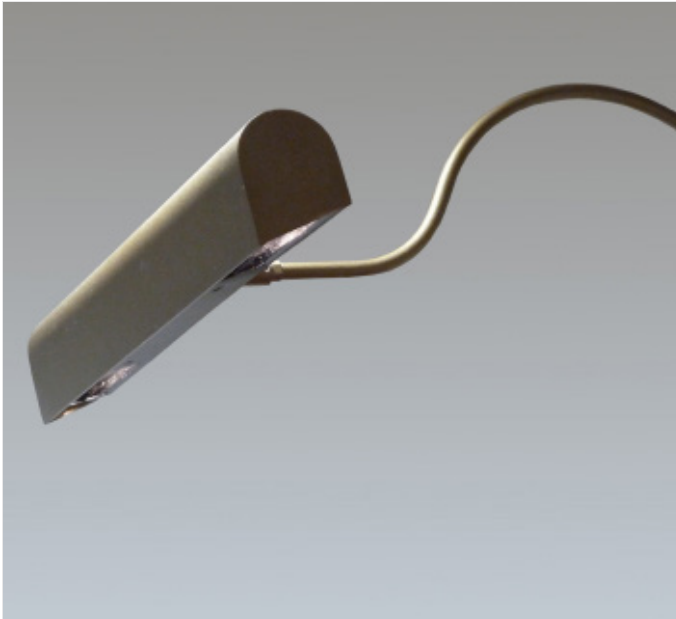

Pro-Art © Picture Light

A high quality extruded aluminium housing with seamless ends mounted from either one or two 'swan neck' support arms, with adjustable and lockable 'knuckle joints'.

Product Number	H0904
Lamp Type	High Quality LEDs, 2700, 3000, 4000K, CRI 97, 50,000 hours L80
Construction	Aluminium / Steel
Glare Control	Black baffle
IP Rating	IP20
Control	Driver

EN 60598-1
WEE/AE0290TY