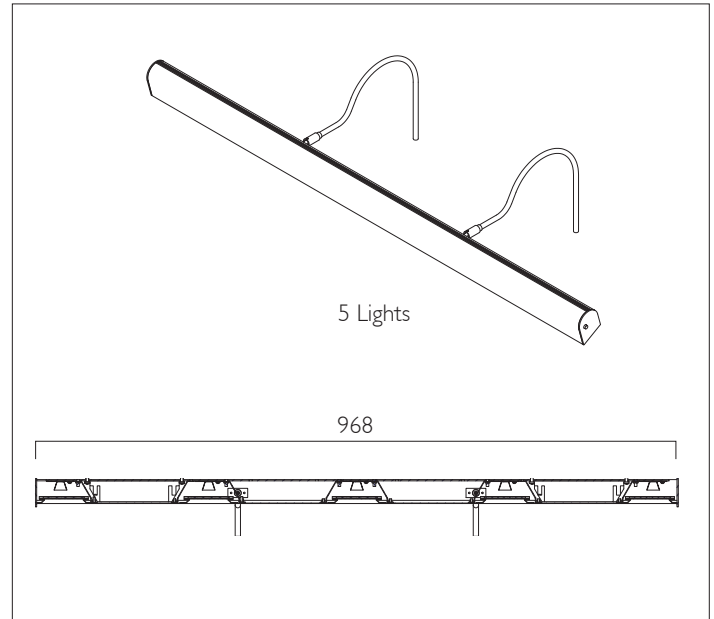

Pro-Art © Picture Light

A high quality extruded aluminium housing with seamless ends mounted from either one or two 'swan neck' support arms, with adjustable and lockable 'knuckle joints'.

Product Number	H0905
Lamp Type	High Quality LEDs, 2700, 3000, 4000K, CRI 97, 50,000 hours L80
Construction	Aluminium / Steel
Glare Control	Black baffle
IP Rating	IP20
Control	Driver