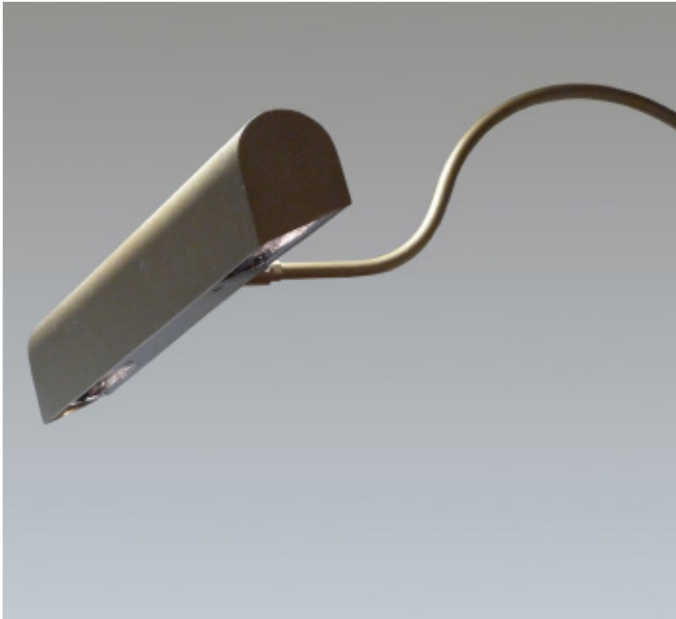

Pro-Art © Picture Light

A high quality extruded aluminium housing with seamless ends mounted from either one or two 'swan neck' support arms, with adjustable and lockable 'knuckle joints'.

Product Number	H0905
Lamp Type	High Quality LEDs, 2700, 3000, 4000K, CRI 97, 50,000 hours L80
Construction	Aluminium / Steel
Glare Control	Black baffle
IP Rating	IP20
Control	Driver

EN 60598-1
WEE/AE0290TY