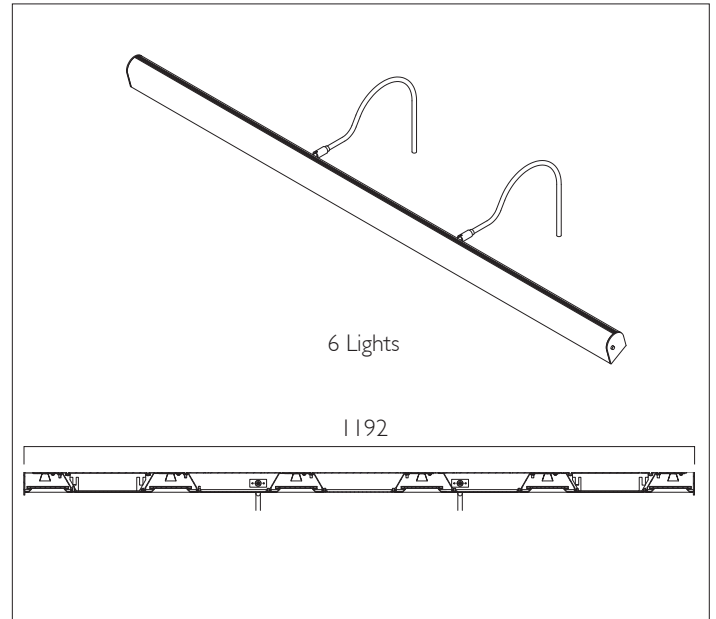

Pro-Art © Picture Light

A high quality extruded aluminium housing with seamless ends mounted from either one or two 'swan neck' support arms, with adjustable and lockable 'knuckle joints'.

Product Number	H0906
Lamp Type	High Quality LEDs, 2700, 3000, 4000K, CRI 97, 50,000 hours L80
Construction	Aluminium / Steel
Glare Control	Black baffle
IP Rating	IP20
Control	Driver