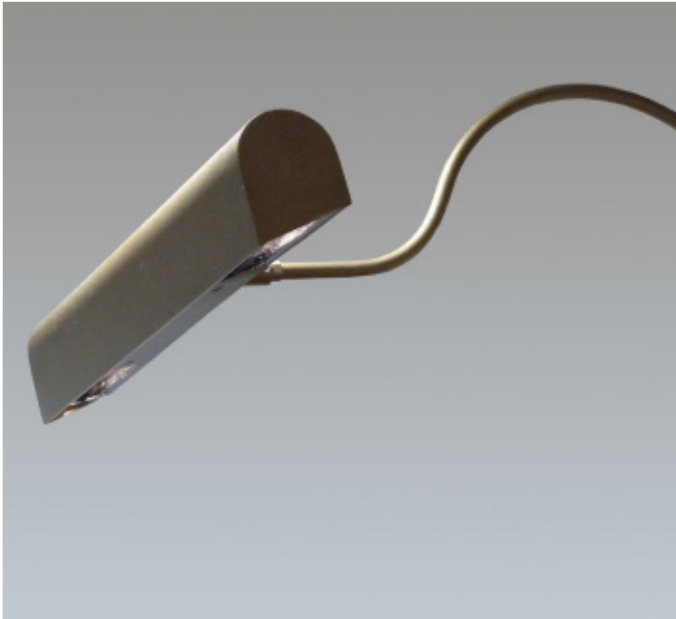

Pro-Art © Picture Light

A high quality extruded aluminium housing with seamless ends mounted from either one or two 'swan neck' support arms, with adjustable and lockable 'knuckle joints'.

Product Number	H0906
Lamp Type	High Quality LEDs, 2700, 3000, 4000K, CRI 97, 50,000 hours L80
Construction	Aluminium / Steel
Glare Control	Black baffle
IP Rating	IP20
Control	Driver

EN 60598-1
WEE/AE0290TY