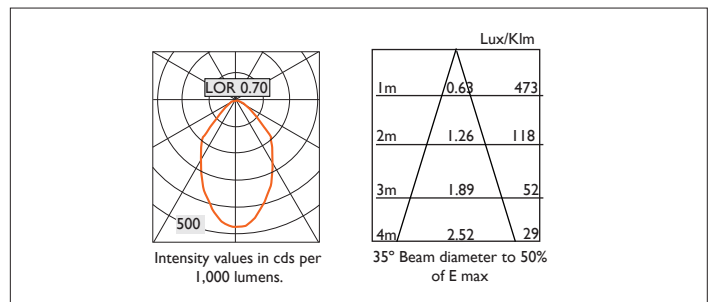

ICE X161

ICE X161 FIXED Round recessed downlighter with standard white ceiling trim, white reflector finish and stippled acrylic diffusing cover. Overall diameter 161mm, cut out 147mm diameter. Xicato LED.

Product Number	C8401/*Engine
Lamp Type	Xicato LED, Up to 2000 lumens
Reflector	White
Beam Angle	35°
Construction	Aluminium / Steel
Ceiling Trim	White RAL 9010
IP	IP44
Control	Driver

Please Note: For lumen output/power, colour temperature and protocols and appropriate Light Engine should also be specified.