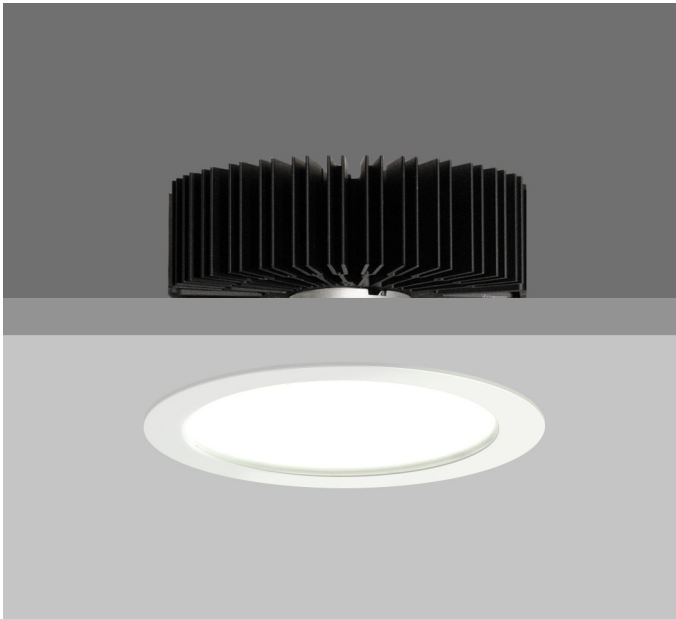

ICE X161

ICE X161 FIXED Round recessed downlighter with standard white ceiling trim, white reflector finish and stippled acrylic diffusing cover. Overall diameter 161mm, cut out 147mm diameter. Xicato LED.

Product Number	C8401/*Engine
Lamp Type	Xicato LED, Up to 2000 lumens
Reflector	White
Beam Angle	35°
Construction	Aluminium / Steel
Ceiling Trim	White RAL 9010
IP	IP44
Control	Driver

Please Note: For lumen output/power, colour temperature and protocols and appropriate Light Engine should also be specified.

*Light Engine Specification

Xicato XTM 50,000 hours >Ra80

11A	1105 lm	7.2W	153lm/w	350mA
14A	1490 lm	10.6W	141 lm/w	500mA
20A	2000 lm	15.2W	131 lm/w	700mA

2700K	2	<ul style="list-style-type: none"> 0 No Emergency E Maintained Emergency
3000K	3	
3500K	4	
4000K	5	