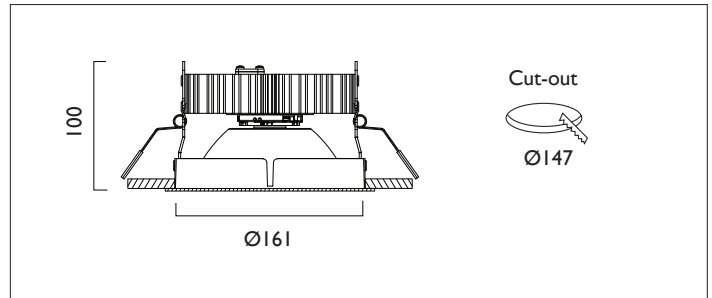

ICE X161

ICE X161 FIXED Round recessed downlighter with standard white ceiling trim, white reflector finish and stippled acrylic diffusing cover. Overall diameter 161mm, cut out 147mm diameter. Xicato LED.

Product Number	C8401/*Engine
Lamp Type	Xicato LED, Up to 2000 lumens
Reflector	White
Beam Angle	35°
Construction	Aluminium / Steel
Ceiling Trim	White RAL 9010
IP	IP44
Control	Driver

Please Note: For lumen output/power, colour temperature and protocols and appropriate Light Engine should also be specified.