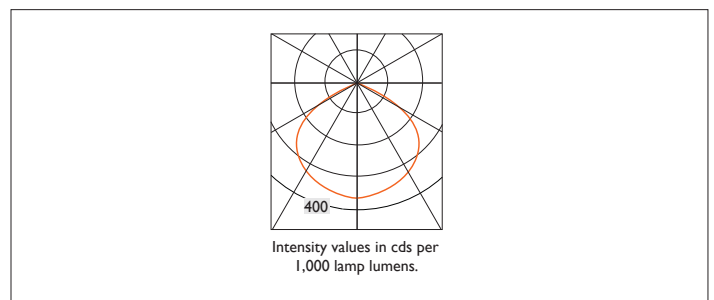

# WAYLIGHT 3 ROUND SURFACE

WAYLIGHT 3 RS surface mounted non maintained emergency unit with a constant current 110 degree wide beam 3W white LED. Complete with charge LED. Designed to comply with all of the requirements of BS EN 60598-2-22.

Product Number	D7090
Lamp Type	LED
Output	197 lumens
Beam Angle	110°
Construction	Aluminium / Steel
Finish	White RAL 9010
IP	IP20

EN 60598-1  
WEE/AE0290TY