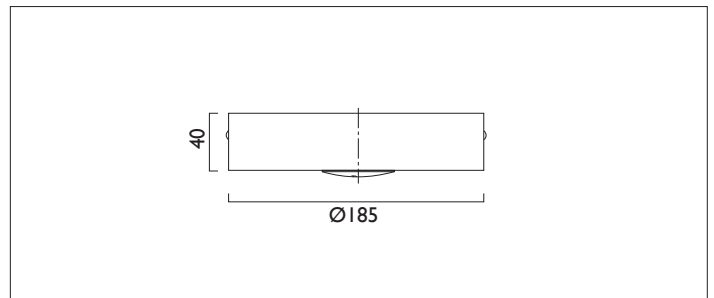

# WAYLIGHT 3 ROUND SURFACE

WAYLIGHT 3 RS surface mounted non maintained emergency unit with a constant current 110 degree wide beam 3W white LED. Complete with charge LED. Designed to comply with all of the requirements of BS EN 60598-2-22.

Product Number	D7090
Lamp Type	LED
Output	197 lumens
Beam Angle	110°
Construction	Aluminium / Steel
Finish	White RAL 9010
IP	IP20

EN 60598-1  
WEE/AE0290TY