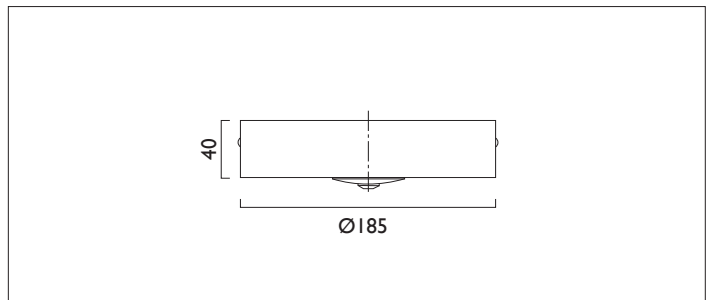

# WAYLIGHT 3 ROUND SURFACE OPEN AREA LENS

WAYLIGHT 3 RS OAL surface mounted with open area lens non maintained emergency unit with a constant current 110 degree wide beam 3W white LED. Complete with charge LED.  
Designed to comply with all of the requirements of BS EN 60598-2-22.

Product Number	D7190
Lamp Type	LED,
Output	197 lumens
Construction	Aluminium / Steel
Finish	White RAL 9010
IP	IP20

EN 60598-1  
WEE/AE0290TY