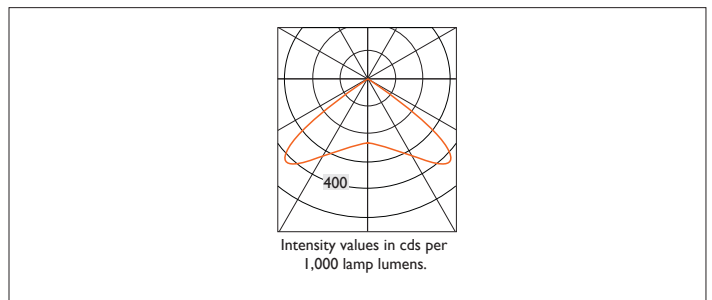

# WAYLIGHT 3 ROUND SURFACE OPEN AREA LENS

WAYLIGHT 3 RS OAL surface mounted with open area lens non maintained emergency unit with a constant current 110 degree wide beam 3W white LED. Complete with charge LED.  
Designed to comply with all of the requirements of BS EN 60598-2-22.

Product Number	D7190
Lamp Type	LED,
Output	197 lumens
Construction	Aluminium / Steel
Finish	White RAL 9010
IP	IP20

EN 60598-1  
WEE/AE0290TY