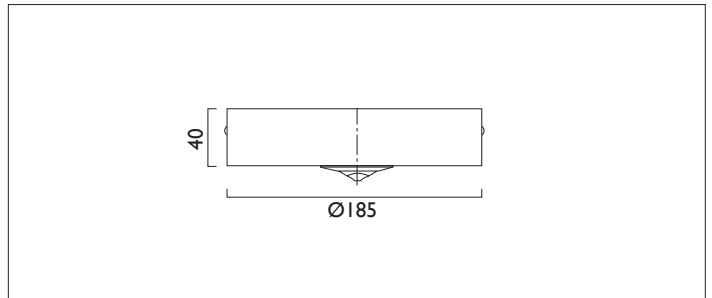

WAYLIGHT 3 ROUND SURFACE CORRIDOR LENS

WAYLIGHT 3 RS CL surface mounted with corridor lens non maintained emergency unit with a constant current, 3W white LED. Complete with charge LED. Designed to comply with all of the requirements of BS EN 60598-2-22.

Product Number	D7290
Lamp Type	LED,
Output	197 lumens
Construction	Aluminium / Steel
Finish	White RAL 9010
IP	IP44

EN 60598-1
WEE/AE0290TY