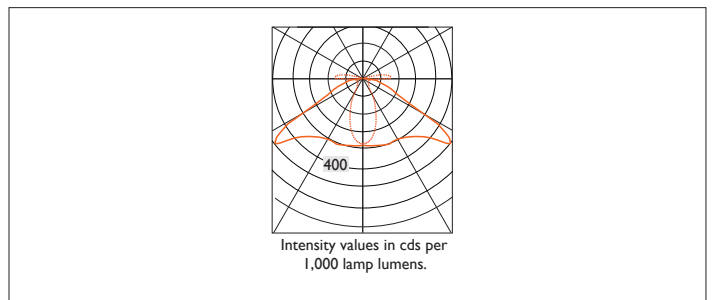

WAYLIGHT 3 ROUND SURFACE CORRIDOR LENS

WAYLIGHT 3 RS CL surface mounted with corridor lens non maintained emergency unit with a constant current, 3W white LED. Complete with charge LED. Designed to comply with all of the requirements of BS EN 60598-2-22.