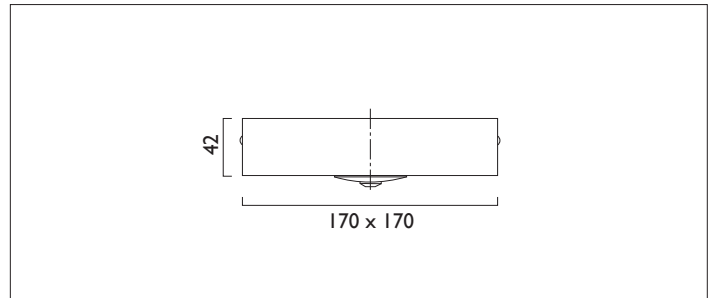

# WAYLIGHT 3 SQUARE SURFACE OPEN AREA LENS

WAYLIGHT 3 SS OAL surface mounted with open area lens non main-  
tained emergency unit with a constant current 110 degree wide beam  
3W white LED. Complete with charge LED.  
Designed to comply with all of the requirements of BS EN 60598-2-22.

Product Number	D7490
Lamp Type	LED
Output	197 lumens
Construction	Aluminium / Steel
Finish	White RAL 9010
IP	IP20

EN 60598-1  
WEE/AE0290TY