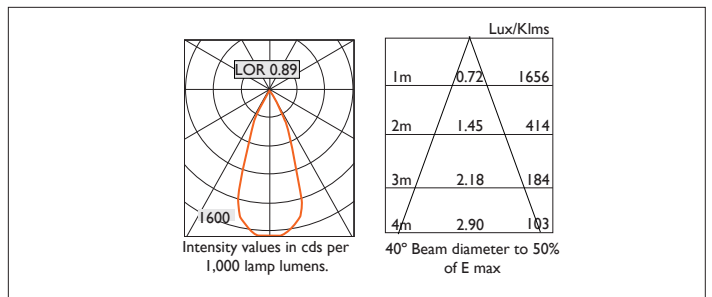

CIVIC XI65

CIVIC XI65 Surface mounted downlighter with a choice of deep cone reflector finish and beam distribution and with black casing. Driver mounted integrally.
Overall diameter 165mm. Height 230mm. Xicato LED.