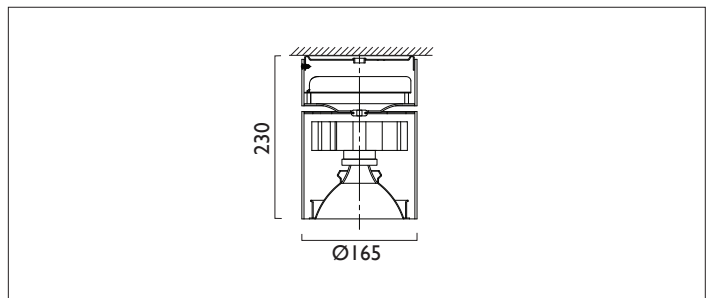

CIVIC XI65

CIVIC XI65 Surface mounted downlighter with a choice of deep cone reflector finish and beam distribution and with black casing. Driver mounted integrally.
Overall diameter 165mm. Height 230mm. Xicato LED.

Product Number	C9541/*Engine
Lamp Type	Xicato XTM LED, Up to 2000 lumens
Reflector	Specular Silver
Beam Angle	40°
Construction	Aluminium / Steel
Finish	Black
IP	IP20
Control	Driver

Please Note: For lumen output/power, colour temperature and protocols and appropriate Light Engine should also be specified.