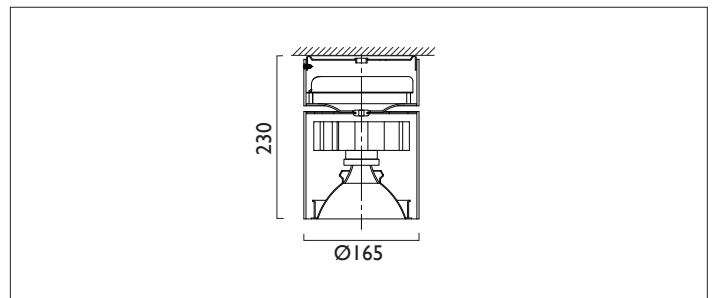

CIVIC X165

CIVIC X165 Surface mounted downlighter with a choice of deep cone reflector finish and beam distribution and with black casing. Driver mounted integrally. Overall diameter 165mm. Height 230mm. Xicato LED.

Product Number	C9522/*Engine
Lamp Type	Xicato XTM LED, Up to 2000 lumens
Reflector	Satin Silver
Beam Angle	20°
Construction	Aluminium / Steel
Finish	Black
IP	IP20
Control	Driver

Please Note: For lumen output/power, colour temperature and protocols and appropriate Light Engine should also be specified.