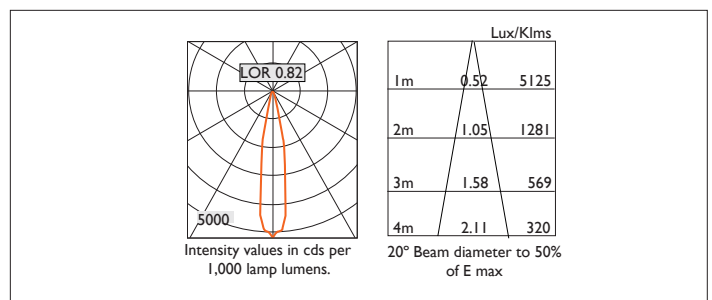

CIVIC X165

CIVIC X165 Surface mounted downlighter with a choice of deep cone reflector finish and beam distribution and with black casing. Driver mounted integrally. Overall diameter 165mm. Height 230mm. Xicato LED.

Product Number	C9522/*Engine
Lamp Type	Xicato XTM LED, Up to 2000 lumens
Reflector	Satin Silver
Beam Angle	20°
Construction	Aluminium / Steel
Finish	Black
IP	IP20
Control	Driver

Please Note: For lumen output/power, colour temperature and protocols and appropriate Light Engine should also be specified.