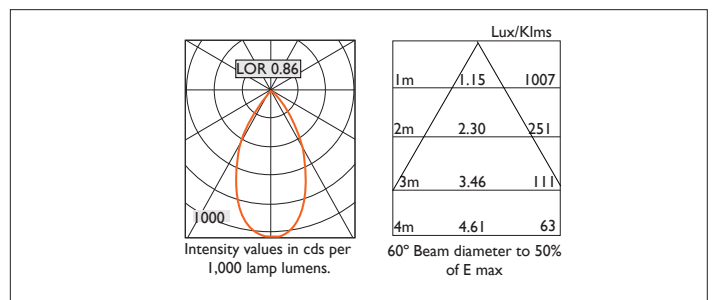

CIVIC XI65

CIVIC XI65 Surface mounted downlighter with a choice of deep cone reflector finish and beam distribution and with black casing. Driver mounted integrally. Overall diameter 165mm. Height 230mm. Xicato LED.