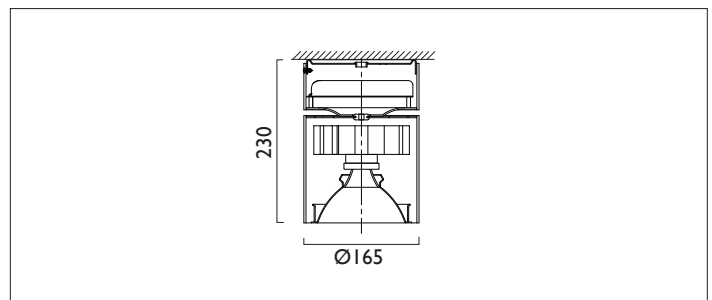

CIVIC XI65

CIVIC XI65 Surface mounted downlighter with a choice of deep cone reflector finish and beam distribution and with black casing. Driver mounted integrally. Overall diameter 165mm. Height 230mm. Xicato LED.

Product Number	C9562/*Engine
Lamp Type	Xicato XTM LED, Up to 2000 lumens
Reflector	Satin Silver
Beam Angle	60°
Construction	Aluminium / Steel
Finish	Black
IP	IP20
Control	Driver

Please Note: For lumen output/power, colour temperature and protocols and appropriate Light Engine should also be specified.