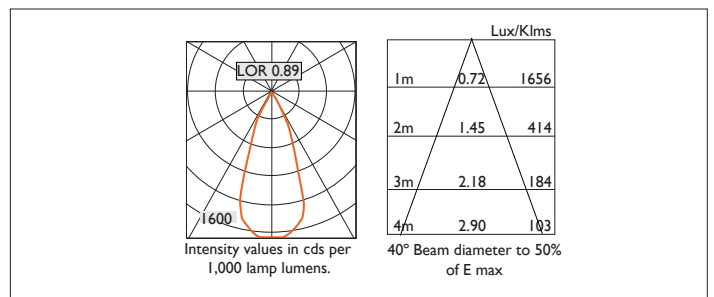

CIVIC XI65

CIVIC XI65 Surface mounted downlighter with a choice of deep cone reflector finish and beam distribution and with black casing. Driver mounted integrally. Overall diameter 165mm. Height 230mm. Xicato LED.

Product Number	C9544/*Engine
Lamp Type	Xicato XTM LED, Up to 2000 lumens
Reflector	White
Beam Angle	40°
Construction	Aluminium / Steel
Finish	Black
IP	IP20
Control	Driver

Please Note: For lumen output/power, colour temperature and protocols and appropriate Light Engine should also be specified.