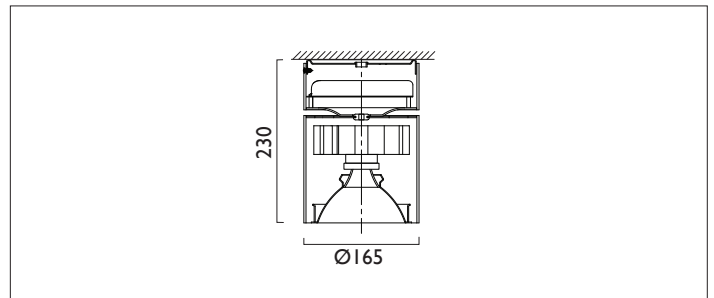

CIVIC XI65

CIVIC XI65 Surface mounted downlighter with a choice of deep cone reflector finish and beam distribution and with black casing. Driver mounted integrally. Overall diameter 165mm. Height 230mm. Xicato LED.

Product Number	C9544/*Engine
Lamp Type	Xicato XTM LED, Up to 2000 lumens
Reflector	White
Beam Angle	40°
Construction	Aluminium / Steel
Finish	Black
IP	IP20
Control	Driver

Please Note: For lumen output/power, colour temperature and protocols and appropriate Light Engine should also be specified.