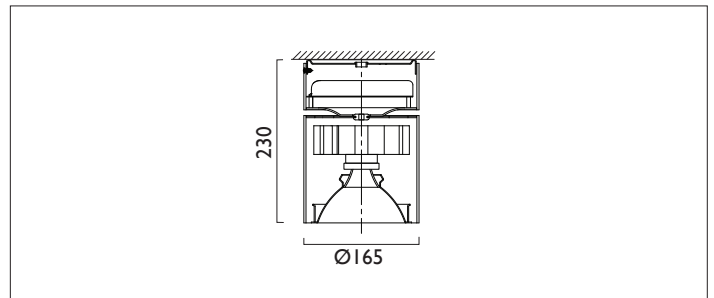

CIVIC XI65

CIVIC XI65 Surface mounted downlighter with a choice of deep cone reflector finish and beam distribution and with black casing. Driver mounted integrally.
Overall diameter 165mm. Height 230mm. Xicato LED.

Product Number	C9564/*Engine
Lamp Type	Xicato XTM LED, Up to 2000 lumens
Reflector	White
Beam Angle	60°
Construction	Aluminium / Steel
Finish	Black
IP	IP20
Control	Driver

Please Note: For lumen output/power, colour temperature and protocols and appropriate Light Engine should also be specified.