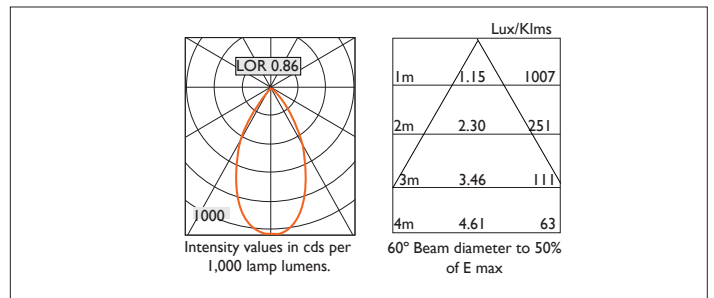

CIVIC XI65

CIVIC XI65 Surface mounted downlighter with a choice of deep cone reflector finish and beam distribution and with black casing. Driver mounted integrally.
Overall diameter 165mm. Height 230mm. Xicato LED.