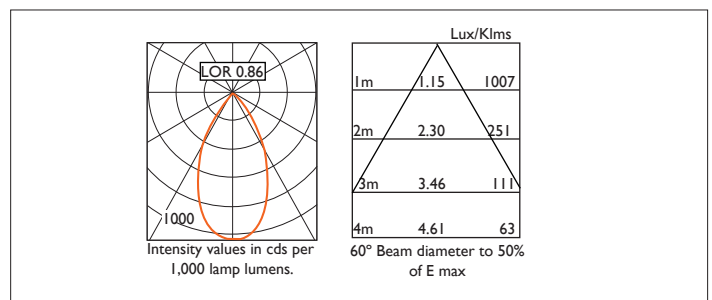

SQUARE X161 DIRECTIONAL

SQUARE X161 with Xicato LED recessed directional downlighter with deep cone reflector finished in semi specular silver; and white ceiling trim. Overall size 161 x 161mm, cut out 147 x 147mm.

Product Number	C8967/*Engine
Lamp Type	Xicato LED, Up to 2000 lumens
Reflector	Semi-Specular
Beam Angle	60°
Construction	Aluminium / Steel
Ceiling Trim	White RAL 9010
IP	IP20
Control	Driver

*Please refer to Engine Specification Page