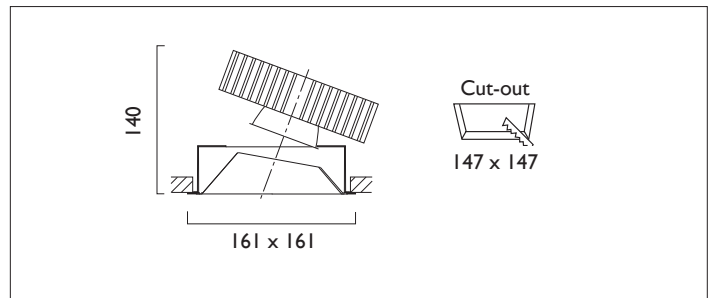

SQUARE X161 DIRECTIONAL

SQUARE X161 with Xicato LED recessed directional downlighter with deep cone reflector finished in semi specular silver; and white ceiling trim. Overall size 161 x 161mm, cut out 147 x 147mm.

Product Number	C8967/*Engine
Lamp Type	Xicato LED, Up to 2000 lumens
Reflector	Semi-Specular
Beam Angle	60°
Construction	Aluminium / Steel
Ceiling Trim	White RAL 9010
IP	IP20
Control	Driver

*Please refer to Engine Specification Page