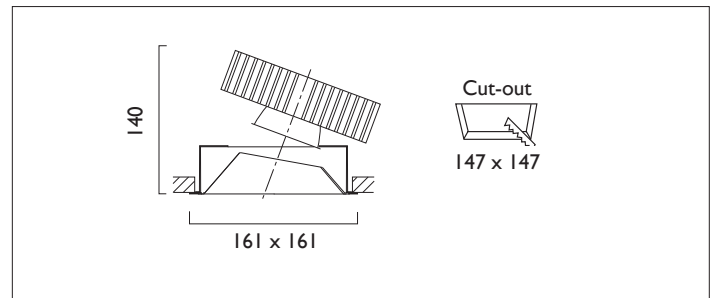

SQUARE X161 DIRECTIONAL IP44

SQUARE X161 with Xicato LED recessed directional downlighter with deep cone reflector finished in semi specular silver, clear glass cover and white ceiling trim. Overall size 161 x 161mm, cut out 147 x 147mm.

Product Number	C9047/*Engine
Lamp Type	Xicato LED, Up to 2000 lumens
Reflector	Semi-Specular
Beam Angle	40°
Construction	Aluminium / Steel
Ceiling Trim	White RAL 9010
IP	IP44
Control	Driver

*Please refer to Engine Specification Page