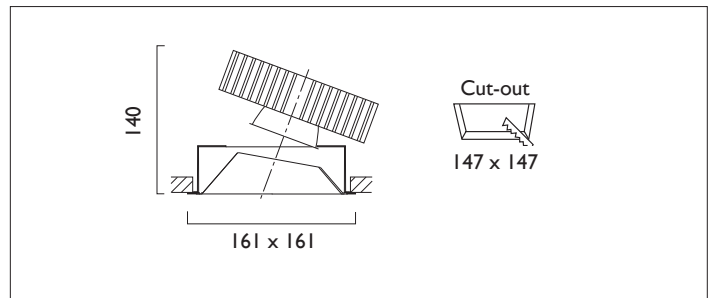

SQUARE X161 DIRECTIONAL IP44

SQUARE X161 with Xicato LED recessed directional downlighter with deep cone reflector finished in semi specular silver, clear glass cover and white ceiling trim. Overall size 161 x 161mm, cut out 147 x 147mm.

| | |
|----------------|-------------------------------|
| Product Number | C9067/*Engine |
| Lamp Type | Xicato LED, Up to 2000 lumens |
| Reflector | Semi-Specular |
| Beam Angle | 60° |
| Construction | Aluminium / Steel |
| Ceiling Trim | White RAL 9010 |
| IP | IP44 |
| Control | Driver |