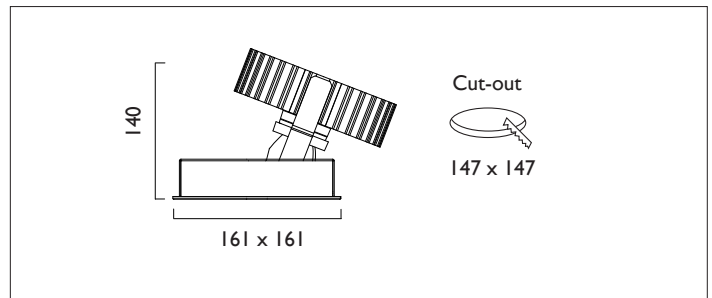

SQUARE X161 WALLWASHER IP44

SQUARE X161 with recessed with Xicato LED wallwasher with deep cone reflector finished in semi specular silver; lens and white ceiling trim. Overall size 161 x 161mm, cut out 147 x 147mm.

Product Number	C9227/*Engine
Lamp Type	Xicato LED, Up to 2000 lumens
Reflector	Semi-Specular
Construction	Aluminium / Steel / Glass
Ceiling Trim	White RAL 9010
IP	IP44
Control	Driver

*Please refer to Engine Specification Page