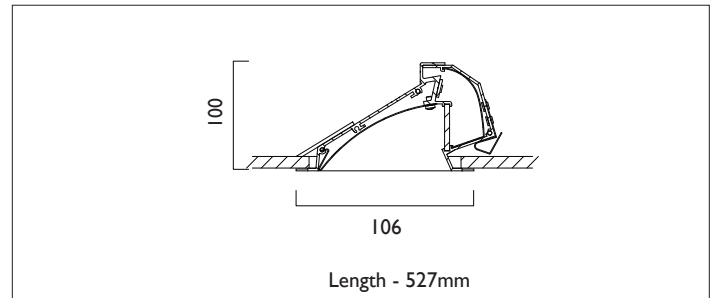

WALLWASHER LED

RECESSED

WALLWASHER LED recessed luminaire consists of an extruded aluminium mounting chassis and precise optic double reflector and lens, white RAL9010 ceiling trim. WALLWASHER LED is primarily a bespoke system, it will be necessary to discuss each project's specific requirements to ensure the correct specification.

Product Number	L4203
Lamp Type	LED, 894 lumens, 3000K, Ra>80, 11.5W
Construction	Aluminium / Steel / Plastic
Diffuser	Opal
Ceiling Trim	White RAL 9010
IP	IP20
Control	Driver