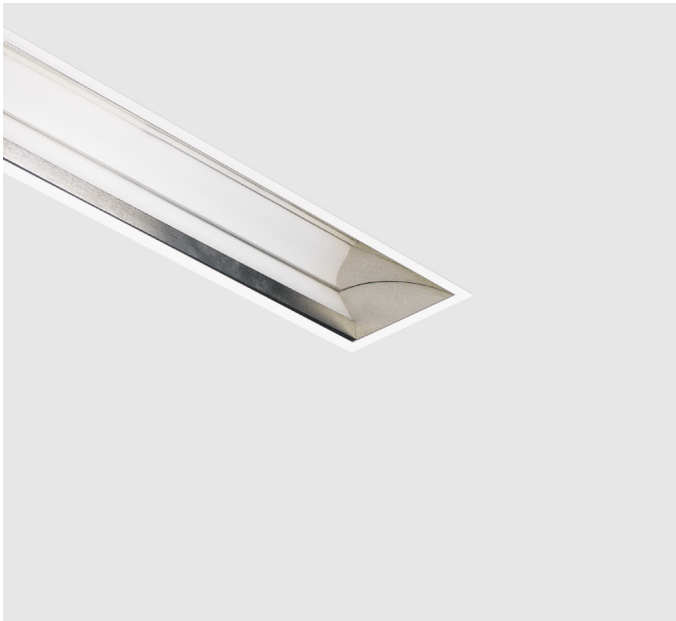

WALLWASHER LED

RECESSED

WALLWASHER LED recessed luminaire consists of an extruded aluminium mounting chassis and precise optic double reflector and lens, white RAL9010 ceiling trim. WALLWASHER LED is primarily a bespoke system, it will be necessary to discuss each project's specific requirements to ensure the correct specification.

Product Number	L4203
Lamp Type	LED, 894 lumens, 3000K, Ra>80, 11.5W
Construction	Aluminium / Steel / Plastic
Diffuser	Opal
Ceiling Trim	White RAL 9010
IP	IP20
Control	Driver