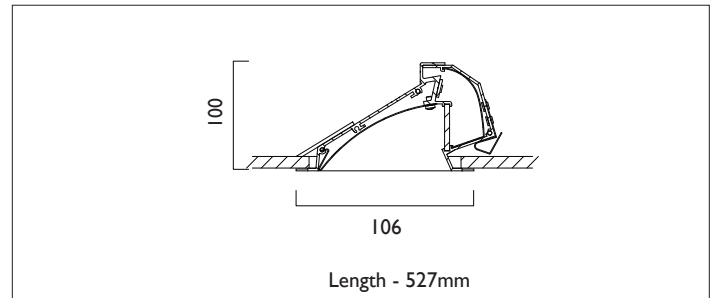

WALLWASHER LED

RECESSED

WALLWASHER LED recessed luminaire consists of an extruded aluminium mounting chassis and precise optic double reflector and lens, white RAL9010 ceiling trim. WALLWASHER LED is primarily a bespoke system, it will be necessary to discuss each project's specific requirements to ensure the correct specification.

Product Number	L4303
Lamp Type	LED, 920 lumens, 4000K, Ra>80, 11.5W
Construction	Aluminium / Steel / Plastic
Diffuser	Opal
Ceiling Trim	White RAL 9010
IP	IP20
Control	Driver