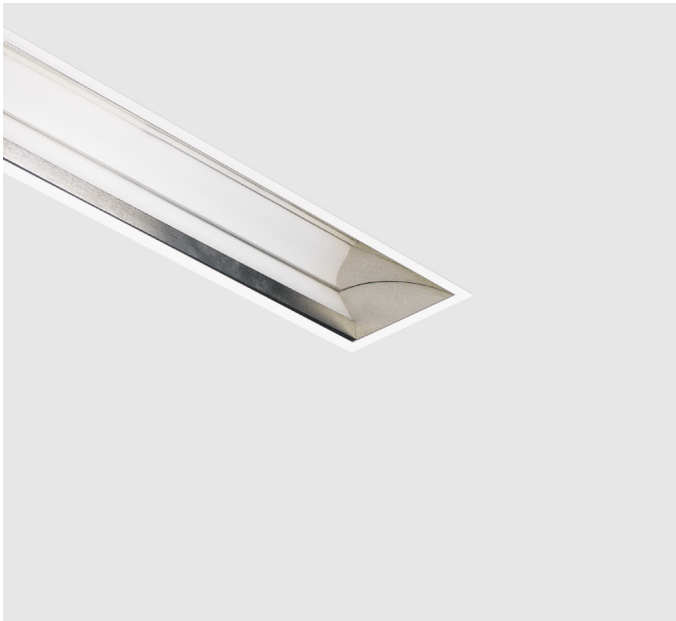

WALLWASHER LED

RECESSED

WALLWASHER LED recessed luminaire consists of an extruded aluminium mounting chassis and precise optic double reflector and lens, white RAL9010 ceiling trim. WALLWASHER LED is primarily a bespoke system, it will be necessary to discuss each project's specific requirements to ensure the correct specification.

Product Number	L4303
Lamp Type	LED, 920 lumens, 4000K, Ra>80, 11.5W
Construction	Aluminium / Steel / Plastic
Diffuser	Opal
Ceiling Trim	White RAL 9010
IP	IP20
Control	Driver