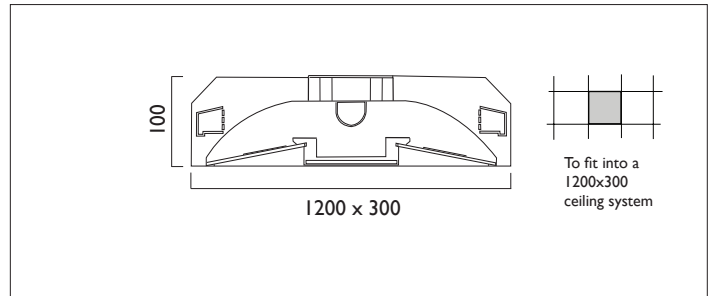

ATELIER LED

Atelier LED 1200 x 300 low glare, recessed office luminaire with central nanoprism lens, lit diffuser and white ceiling trim (RAL 9010). Overall dimension 1200 x 300mm.

Complete with standard operation driver. Dimmable drivers are available to specification: 1-10v, DSI, DALI, Leading/trailing edge.

Product Number	L6200
Lamp Type	LED 4520lumens, 3000K, Ra>80
LED (W)	32.2W
Central Lens	Micropism
Construction	Aluminium / Steel / Plastic
Ceiling Trim	White (RAL 9010)
IP	IP20
Control	Driver