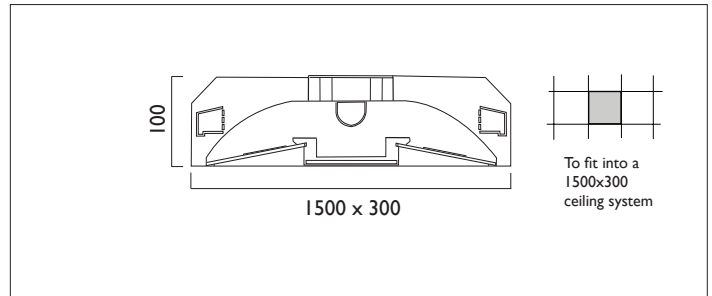

ATELIER LED

Atelier LED 1500 x 300 low glare, recessed office luminaire with central nanoprism lens, lit diffuser and white ceiling trim (RAL 9010). Overall dimension 1500 x 300mm.

Complete with standard operation driver. Dimmable drivers are available to specification: 1-10V, DSI, DALI, Leading/trailing edge.

Product Number	L7000
Lamp Type	LED 4100 lumens, 3000K, Ra>80
LED (W)	31W
Central Lens	Micropism
Construction	Aluminium / Steel / Plastic
Ceiling Trim	White (RAL 9010)
IP	IP20
Control	Driver