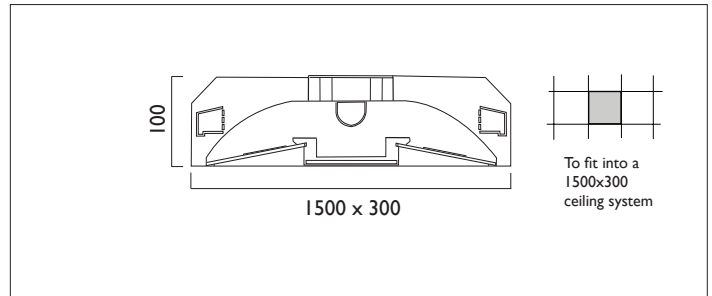

# ATELIER LED

Atelier LED 1500 x 300 low glare, recessed office luminaire with central nanoprism lens, lit diffuser and white ceiling trim (RAL 9010). Overall dimension 1500 x 300mm.

Complete with standard operation driver. Dimmable drivers are available to specification: 1-10V, DSI, DALI, Leading/trailing edge.

Product Number	L7000
Lamp Type	LED 4200 lumens, 4000K, Ra>80
LED (W)	31W
Central Lens	Micropism
Construction	Aluminium / Steel / Plastic
Ceiling Trim	White (RAL 9010)
IP	IP20
Control	Driver