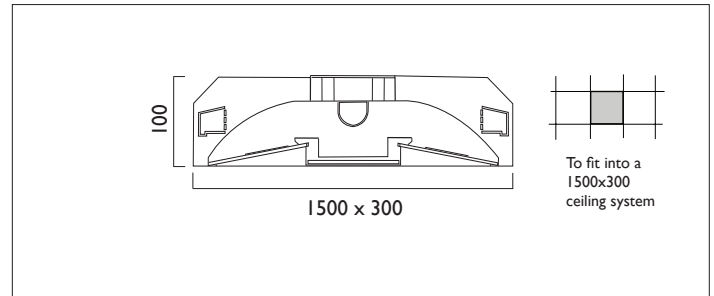

ATELIER LED

Atelier LED 1500 x 300 low glare, recessed office luminaire with central nanoprism lens, lit diffuser and white ceiling trim (RAL 9010). Overall dimension 1500 x 300mm.

Complete with standard operation driver. Dimmable drivers are available to specification: 1-10V, DSI, DALI, Leading/trailing edge.

Product Number	L7001
Lamp Type	LED 5650 lumens, 3000K, Ra>80
LED (W)	39W
Central Lens	Micropism
Construction	Aluminium / Steel / Plastic
Ceiling Trim	White (RAL 9010)
IP	IP20
Control	Driver