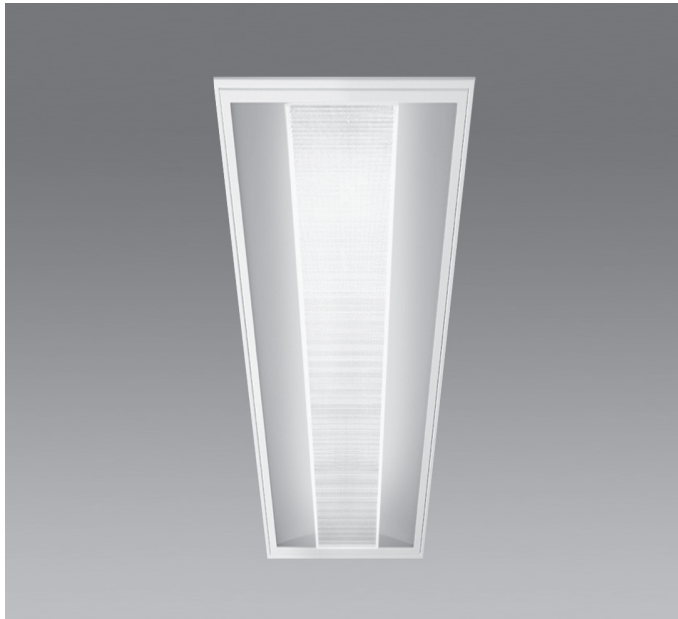

ATELIER LED

Atelier LED 1500 x 300 low glare, recessed office luminaire with central nanoprism lens, lit diffuser and white ceiling trim (RAL 9010). Overall dimension 1500 x 300mm.

Complete with standard operation driver. Dimmable drivers are available to specification: 1-10V, DSI, DALI, Leading/trailing edge.

Product Number	L7001
Lamp Type	LED 5650 lumens, 3000K, Ra>80
LED (W)	39W
Central Lens	Micropism
Construction	Aluminium / Steel / Plastic
Ceiling Trim	White (RAL 9010)
IP	IP20
Control	Driver