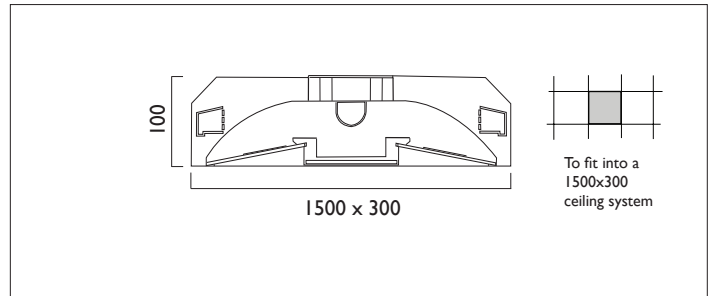

ATELIER LED

Atelier LED 1500 x 300 low glare, recessed office luminaire with central nanoprism lens, lit diffuser and white ceiling trim (RAL 9010). Overall dimension 1500 x 300mm.

Complete with standard operation driver. Dimmable drivers are available to specification: 1-10V, DSI, DALI, Leading/trailing edge.

Product Number	L7102
Lamp Type	LED 6800 lumens, 4000K, Ra>80
LED (W)	48W
Central Lens	Micropism
Construction	Aluminium / Steel / Plastic
Ceiling Trim	White (RAL 9010)
IP	IP20
Control	Driver