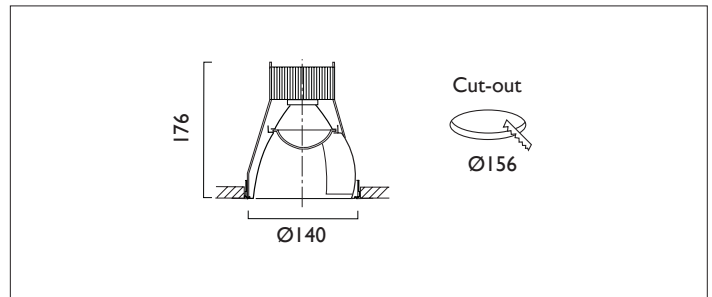

TRIMLESS VP X140 WALLWASHER

Trimless VP X140 with Xicato LED visual performance and comfort recessed wallwasher with lens diffuser; deep cone and kick reflector finished low glare, high reflectivity, diffused spectro silver. Overall diameter 140mm, cut out 156mm.

Product Number	C6508/*Engine
Lamp Type	Xicato LED, Up to 2000 lumens
Construction	Aluminium / Steel
IP	IP20
Control	Driver

*Please refer to Engine Specification Page.