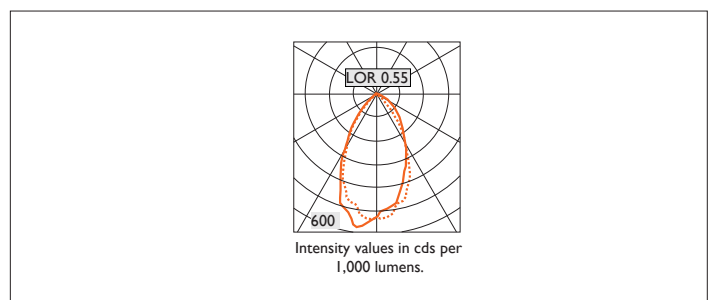

TRIMLESS VP X140 WALLWASHER

Trimless VP X140 with Xicato LED visual performance and comfort recessed wallwasher with lens diffuser; deep cone and kick reflector finished low glare, high reflectivity, diffused spectro silver. Overall diameter 140mm, cut out 156mm.