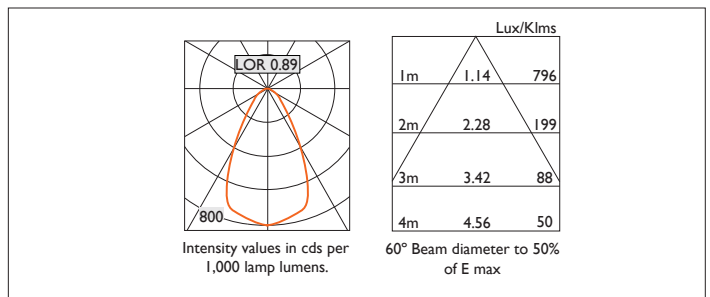

# CIVIC X102

CIVIC X102 with Xicato LED surface mounted downlighter with deep cone reflector finished in specular silver, and white casing. Driver mounted remotely. Overall diameter 102mm.

For lumen output/power, colour temperature and protocols an appropriate Light Engine should also be specified.

Xicato XTM1300 (720-1300 lm), 50,000 hours

Model	Beam Angle	Output (lm)	Power (W)	Efficiency (lm/w)	Current (mA)
07A	---	720 lm	5.6W	129 lm/w	350mA
09A	---	965 lm	8.2W	118 lm/w	500mA
13A	---	1300 lm	11.7W	111 lm/w	700mA