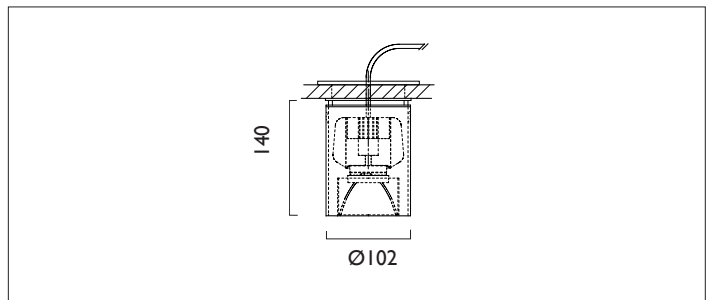

# CIVIC X102

CIVIC X102 with Xicato LED surface mounted downlighter with deep cone reflector finished in specular silver, and white casing. Driver mounted remotely. Overall diameter 102mm.

For lumen output/power, colour temperature and protocols an appropriate Light Engine should also be specified.

Product Number	C9361/*Engine
Lamp Type	Xicato LED, Up to 1300 lumens
Reflector	Specular Silver
Beam Angle	60°
Construction	Aluminium / Steel
Finish	White RAL 9010
IP	IP20
Control	Driver

**\*Light Engine Specification**

Xicato XTM1300 (720-1300 lm), 50,000 hours

Model	Beam Angle	Output (lm)	Power (W)	Efficiency (lm/w)	Current (mA)
07A	---	720 lm	5.6W	129 lm/w	350mA
09A	---	965 lm	8.2W	118 lm/w	500mA
13A	---	1300 lm	11.7W	111 lm/w	700mA