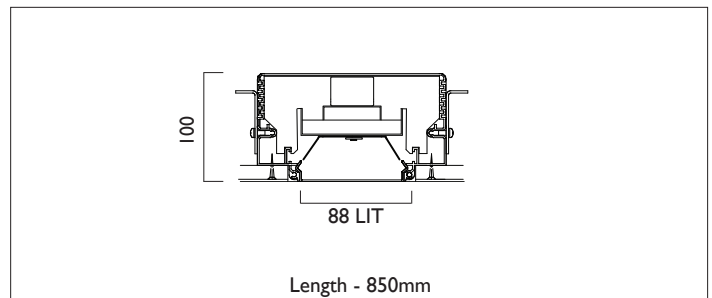

LIGHTLINE LED 88

TRIMLESS

LIGHTLINE LED 88 is suitable for recess mounting in most ceiling types. It consists of an aluminium extruded profile with white RAL9010 ceiling trim as individual modules in various chassis lengths, and comes complete with integral driver. Optical control is provided by a clip in opal diffuser/

Product Number	L3003
Lamp Type	LED, 1860 lumens, 3000K, Ra>80, 12.9W
Construction	Aluminium / Steel / Plastic
Diffuser	Opal
Ceiling Trim	White RAL 9010
IP	IP40
Control	Driver