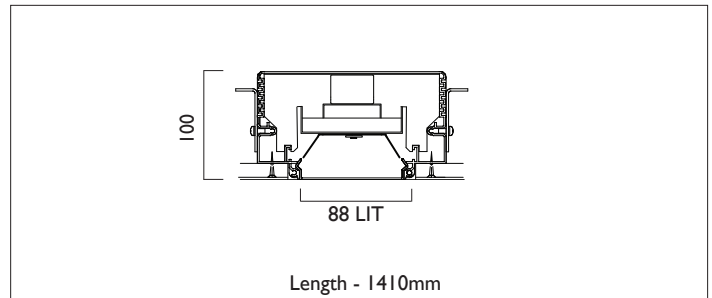

LIGHTLINE LED 88

TRIMLESS

LIGHTLINE LED 88 is suitable for recess mounting in most ceiling types. It consists of an aluminium extruded profile with white RAL9010 ceiling trim as individual modules in various chassis lengths, and comes complete with integral driver. Optical control is provided by a clip in opal diffuser/

Product Number	L3005
Lamp Type	LED, 3100 lumens, 3000K, Ra>80, 21.5W
Construction	Aluminium / Steel / Plastic
Diffuser	Opal
Ceiling Trim	White RAL 9010
IP	IP40
Control	Driver