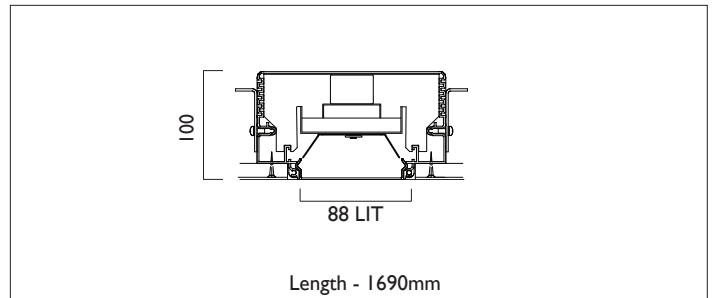

LIGHTLINE LED 88

TRIMLESS

LIGHTLINE LED 88 is suitable for recess mounting in most ceiling types. It consists of an aluminium extruded profile with white RAL9010 ceiling trim as individual modules in various chassis lengths, and comes complete with integral driver. Optical control is provided by a clip in opal diffuser/

Product Number	L3006
Lamp Type	LED, 3720 lumens, 3000K, Ra>80, 25.8W
Construction	Aluminium / Steel / Plastic
Diffuser	Opal
Ceiling Trim	White RAL 9010
IP	IP40
Control	Driver