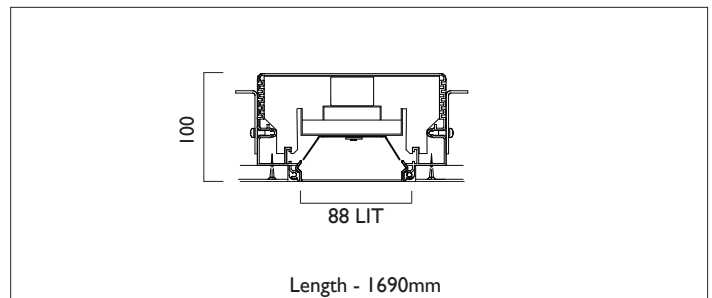

LIGHTLINE LED 88

TRIMLESS

LIGHTLINE LED 88 is suitable for recess mounting in most ceiling types. It consists of an aluminium extruded profile with white RAL9010 ceiling trim as individual modules in various chassis lengths, and comes complete with integral driver. Optical control is provided by a clip in opal diffuser/

Product Number	L3106
Lamp Type	LED, 3200 lumens, 4000K, Ra>80, 21.8W
Construction	Aluminium / Steel / Plastic
Diffuser	Opal
Ceiling Trim	White RAL 9010
IP	IP40
Control	Driver