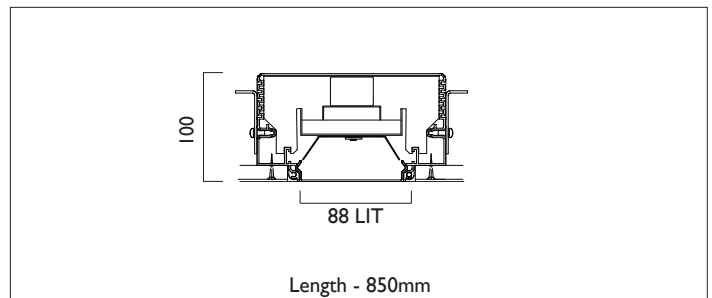

LIGHTLINE LED 88

TRIMLESS

LIGHTLINE LED 88 is suitable for recess mounting in most ceiling types. It consists of an aluminium extruded profile with white RAL9010 ceiling trim as individual modules in various chassis lengths, and comes complete with integral driver. Optical control is provided by a clip in opal diffuser/

Product Number	L3203
Lamp Type	LED, 3390 lumens, 3000K, Ra>80, 23.4W
Construction	Aluminium / Steel / Plastic
Diffuser	Opal
Ceiling Trim	White RAL 9010
IP	IP40
Control	Driver