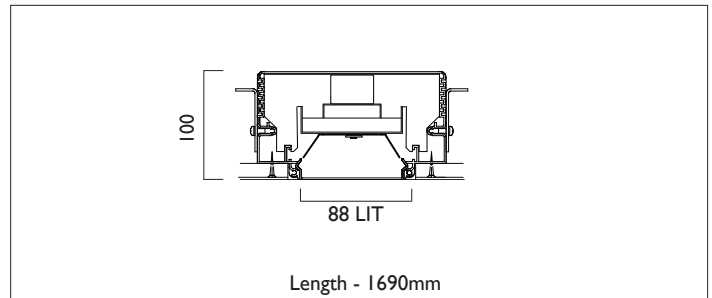

LIGHTLINE LED 88

TRIMLESS

LIGHTLINE LED 88 is suitable for recess mounting in most ceiling types. It consists of an aluminium extruded profile with white RAL9010 ceiling trim as individual modules in various chassis lengths, and comes complete with integral driver. Optical control is provided by a clip in opal diffuser/

Product Number	L3206
Lamp Type	LED, 6780 lumens, 3000K, Ra>80, 46.8W
Construction	Aluminium / Steel / Plastic
Diffuser	Opal
Ceiling Trim	White RAL 9010
IP	IP40
Control	Driver