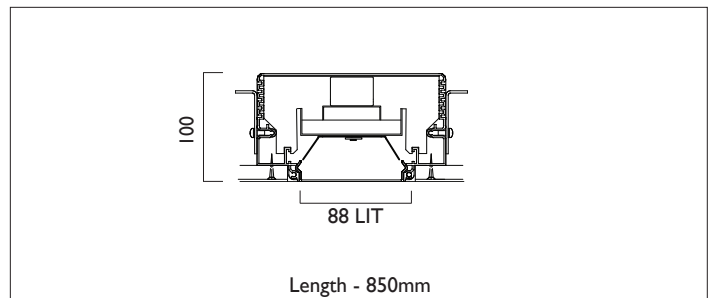

LIGHTLINE LED 88

TRIMLESS

LIGHTLINE LED 88 is suitable for recess mounting in most ceiling types. It consists of an aluminium extruded profile with white RAL9010 ceiling trim as individual modules in various chassis lengths, and comes complete with integral driver. Optical control is provided by a clip in opal diffuser/

Product Number	L3303
Lamp Type	LED, 3510 lumens, 4000K, Ra>80, 23.4W
Construction	Aluminium / Steel / Plastic
Diffuser	Opal
Ceiling Trim	White RAL 9010
IP	IP40
Control	Driver